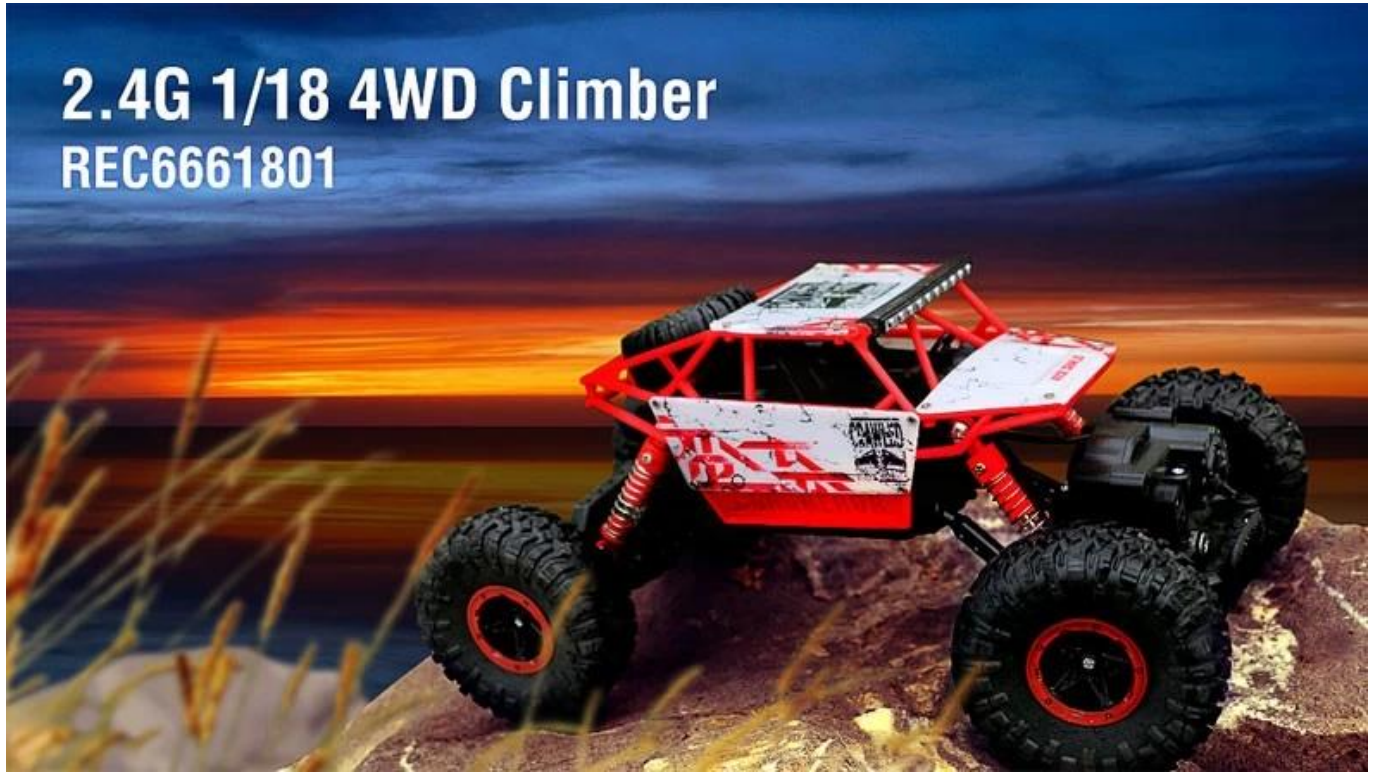

Fonksiyon

İleri, sola geriye, dönüş, engel 10 cm tırmanmaya, sağa, metope 90 derece tırmanmaya

Paket içeriği

- 1 * Araba
- 1 * Verici
- 1 * Kullanım kılavuzu
- 1 * Ücret

PRODUCT INFORMATION

Super super
climbing force power

Persistent super
power

High quality ABS
super anti-throw ability

SUPER POWER

SUPER POWER

PRODUCT INFORMATION

MAGIC RED

MAGIC RED TANK IS THE SECOND WORLD WAR, WHEN THE
DEVELOPMENT AND MANUFACTURE OF THE TANK, GENIE
ALSHERMANLAND SNOW, OR WENDY SHERMAN (SHERMAN)

WIRELESS REMOTE CONTROL

SUPER STRONG CLIMBING FORCE

FOUR-WHEEL SHOCK

REMOTE CONTROL

2.4GHz

27MHz

2.4GHz

PRODUCT DETAILS