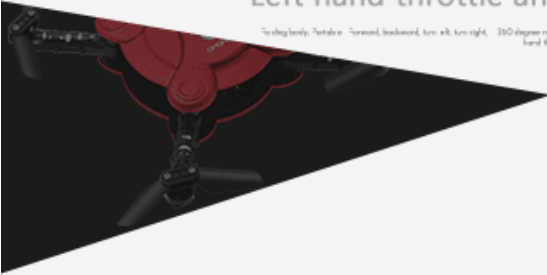

ALTITUDE HOLD

Left hand throttle and right hand throttle, with altitude hold