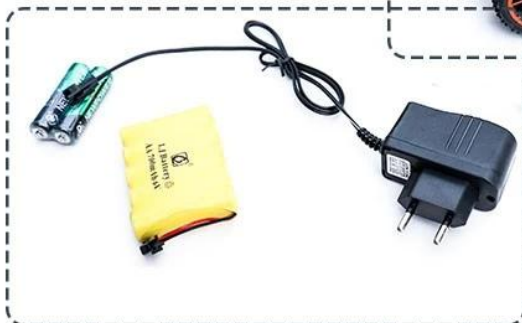

high speed about 20KM/H, 2pcs motors
REC333GS05

2.4G

4WD
1:18

RC Car *Truggy*
High Speed

The advertisement features a red and black RC Buggy car with large, treaded tires, set against a background of a city skyline at night with light trails. The car is shown from a side-rear perspective, appearing to be in motion. The text is overlaid on the image, with the main title in large, bold, white letters. Below the title, there is a line of smaller text providing technical specifications. Two white boxes with rounded corners contain the text '2.4G' and '4WD 1:18'. At the bottom of the image, there is a blurred, high-speed shot of a different RC car, a Truggy, with the text 'RC Car Truggy High Speed' overlaid in a similar bold, white font.

car*1

transmitter battery*1
instruction Manual*1

charger*1, battery*1

REC333GS06

transmitter*1

car*1

charger*1, battery*1
transmitter battery*1
instruction Manual*1