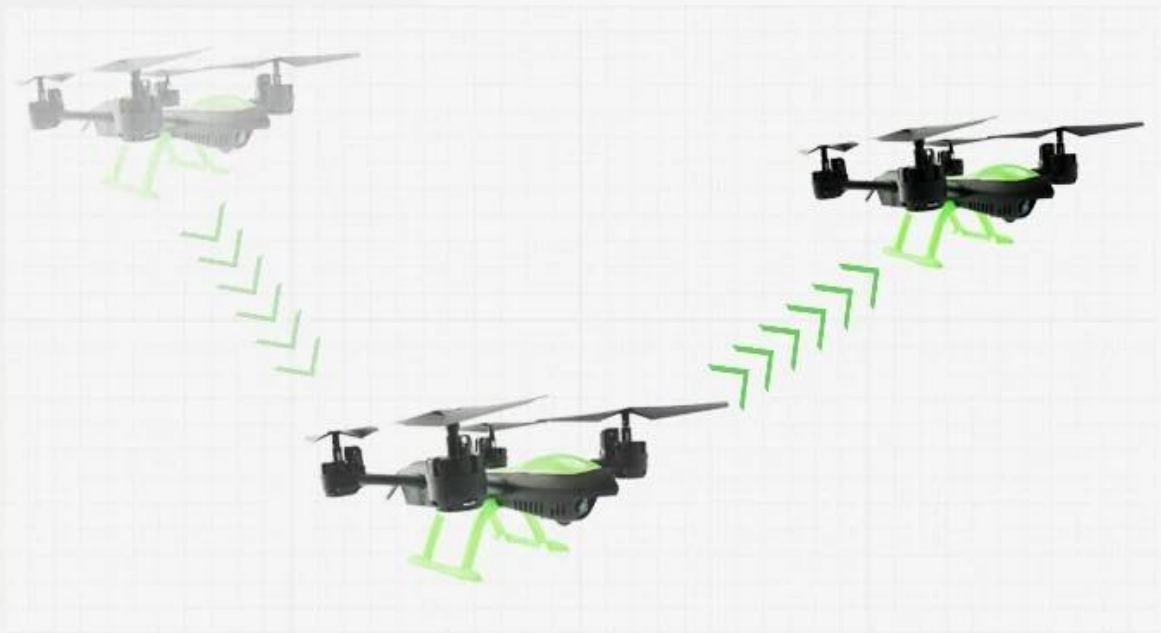

voo min (controle remoto) tempo (em Inglês): & gt; 5 min

Flight (controle remoto) a partir de m (em Inglês): 150 m

REH53 1331

SKY HAWK RC drone with 5.8GHz FPV+2.0MP

- Headless mode
- A key return
- Set high mode
- HD aerial

The fuselage size

Referring mechanics lightweight design

Headless mode

More relaxed, more free full flight.

Change direction at any time and place, the flexible flight.

Fixed high mode

In altitude hold mode (high) mode the motherboard will automatically control the throttle, so as to maintain the same.

One key to return

According to internal stored in the controller, the recovery in the opposite direction in accordance with the flight path.

0.3MP

5.8GHz FPV 0.3MP camera
Give you a different visual enjoyment

Wing Toughness

The plane can be stable even in strong winds

Remote controller

Remote control distance of 150 m

- Comfortable
- Sensitive

configuration

- 1 *SKY HAWK
- 4 *propeller
- 1 *remote controller
- 1* card reader
- 1 *USB charger