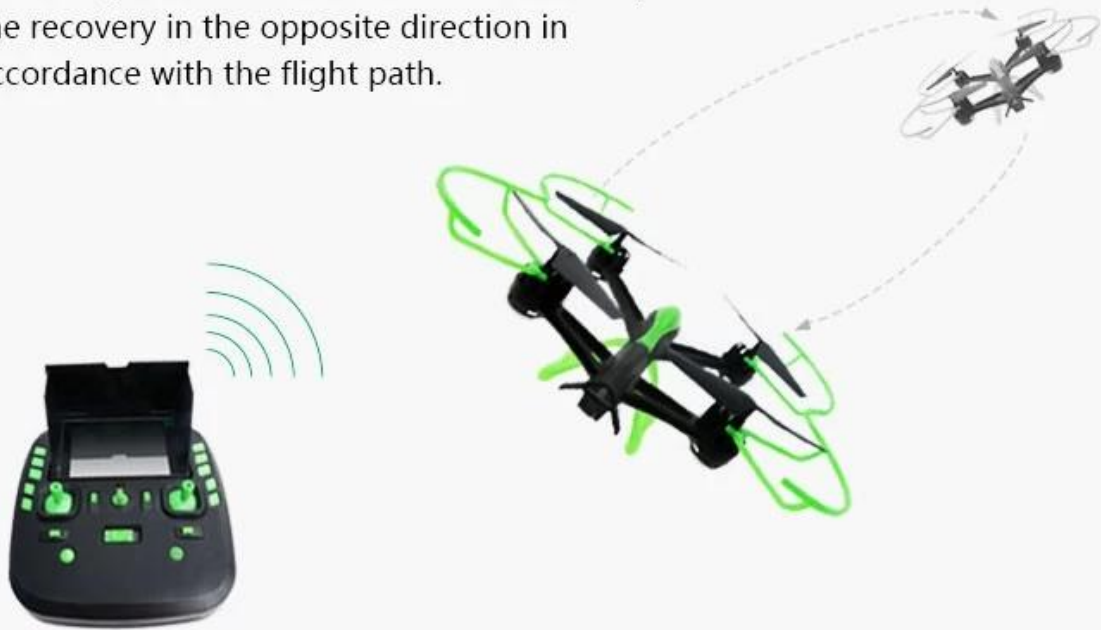

parâmetros do produto

UAccessórios:1-Drone; 1-Controller; 1-Manual

cabo de carregamento 1-USB; 4-Blades

Rbateria do controle emote:4 / 1.5V AA

Bmateriais aterial:bateria Li-po /3.7V / 700mAh

cor do produto:preto verde-

The fuselage size

Referring mechanics lightweight design

Headless mode

More relaxed, more free full flight.

Change direction at any time and place, the flexible flight.

Fixed high mode

In altitude hold mode (high) mode the motherboard will automatically control the throttle, so as to maintain the same.

One key to return

According to internal stored in the controller, the recovery in the opposite direction in accordance with the flight path.

0.3MP

5.8GHz FPV 0.3MP camera
Give you a different visual enjoyment

Wing Toughness

The plane can be stable even in strong winds

Remote controller

Remote control distance of 150 m

- Comfortable
- Sensitive

configuration

- 1 *SKY HAWK
- 4 *propeller
- 1 *remote controller
- 1* card reader
- 1 *USB charger