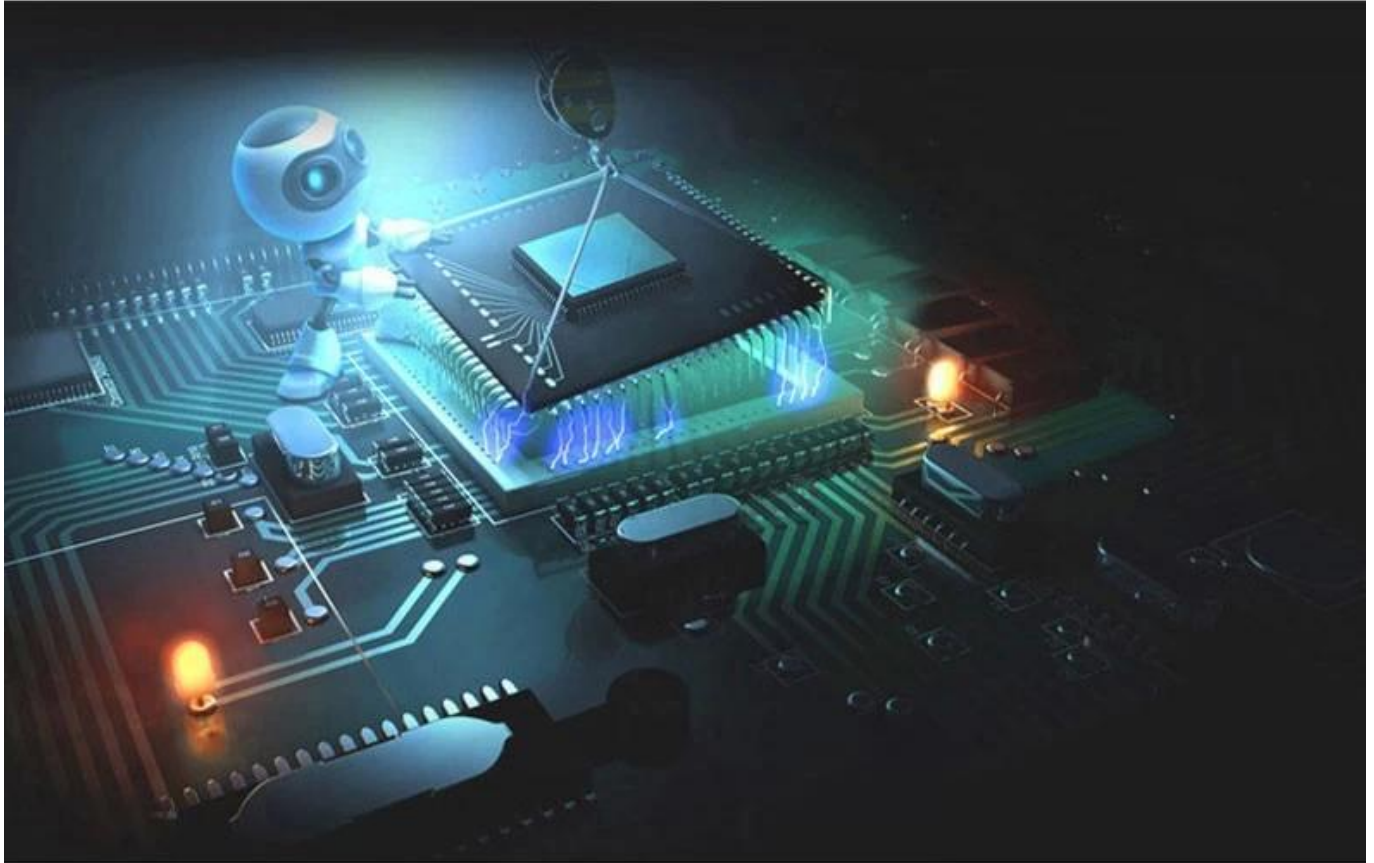

6 AXIS GYRO

1. IT IS APPLIED WITH FOUR-MOTOR DRIVE, SMOOTH FLIGHT, AND AIR PRECISE POSITIONING.
2. FORWARD, BACKWARD, ASCEND, DESCEND, TURN LEFT, TURN RIGHT, HIGH AND LOW SPEED MODE, THE FOUR DIRECTIONS ROLLING MODE, AND PHOTO CAMERA FUNCTION, GROUND WALKING MODE.
3. MULTIFUNCTIONAL COORDINATION PATTERN, AND THE EXPERIENCING THE DUAL USE FUN OF AIR AND LAND.

With six axis of gyroscope and attitude control part of the integrated design Ensure smooth flight control