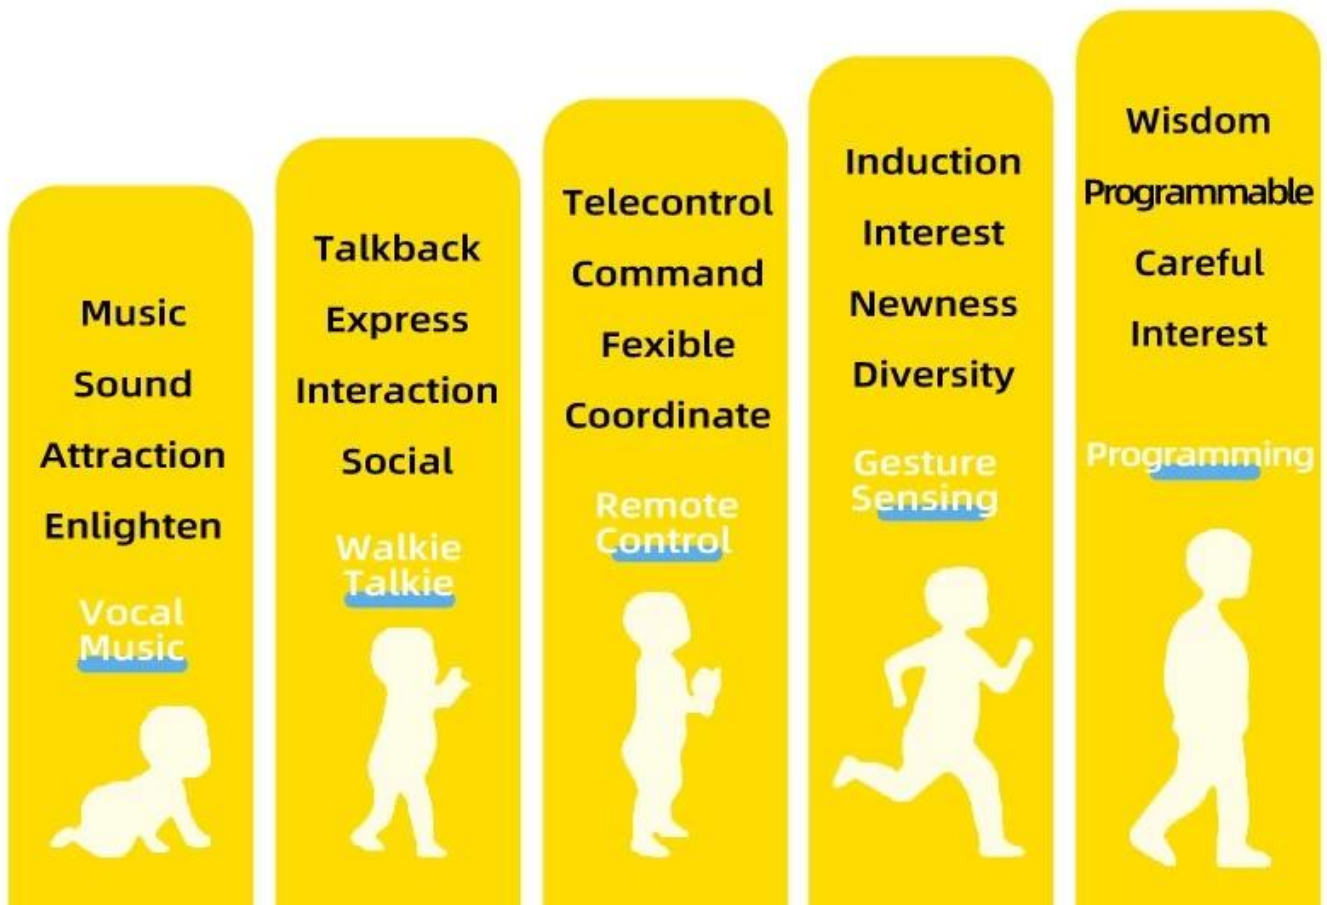

-Eye Expression-

-Track Design-

# Omnidirectional MarchingIt

The remote control controls the robot's progress, can move around, and can flexibly turn, circle, and rotate in place

4-channel

Forward, backward, left, right

360°

Rotation in place

**【Multifunctional Robot】**

# Meet your child's different needs

Children over 3 years old