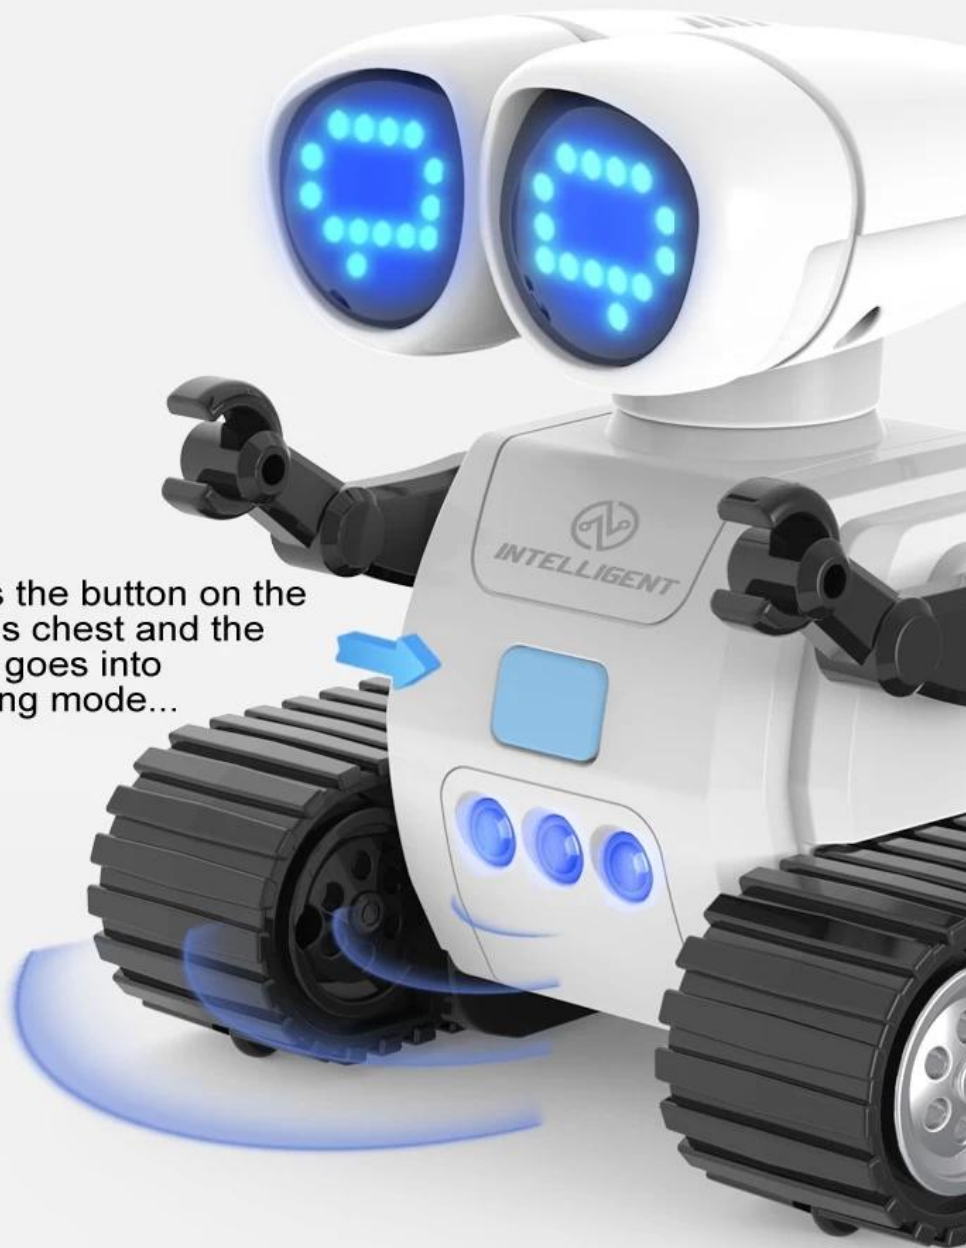

# *Remote Control Flexible Control*

Remote control can control the robot, forward, backward, left, right and other functions, and can switch music, make different light expressions

# *Remote Control Function*

# 2.4GHz Remote Control

The 2.4G remote control has the characteristics of remote control and multi-person competition at the same time, even two robots can operate freely

500  
remote control  
distance

# *Upgrade The Infrared Sensor Receiving Device*

Press the button on the  
robot's chest and the  
robot goes into  
sensing mode...