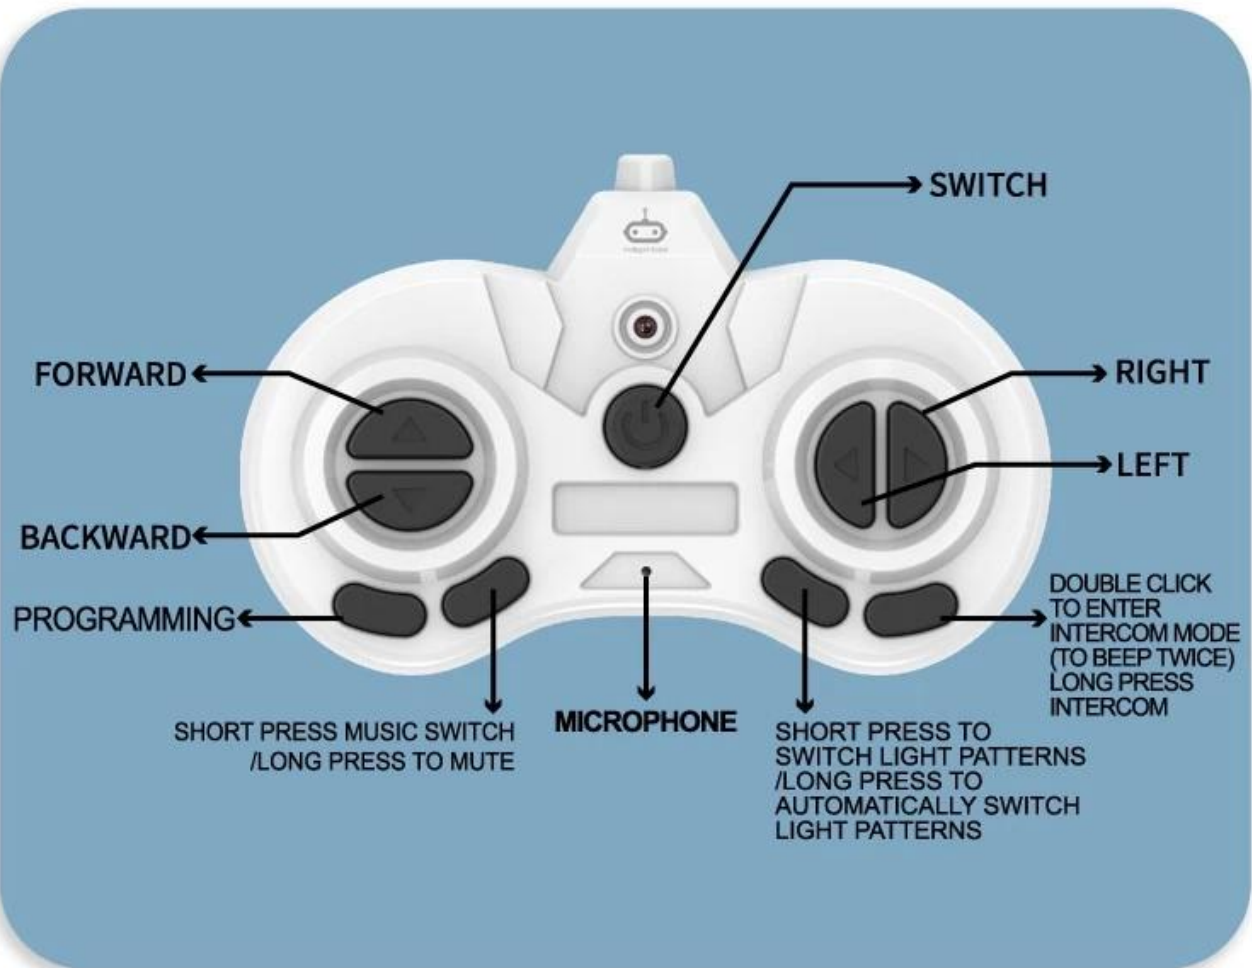

Remote Control Function