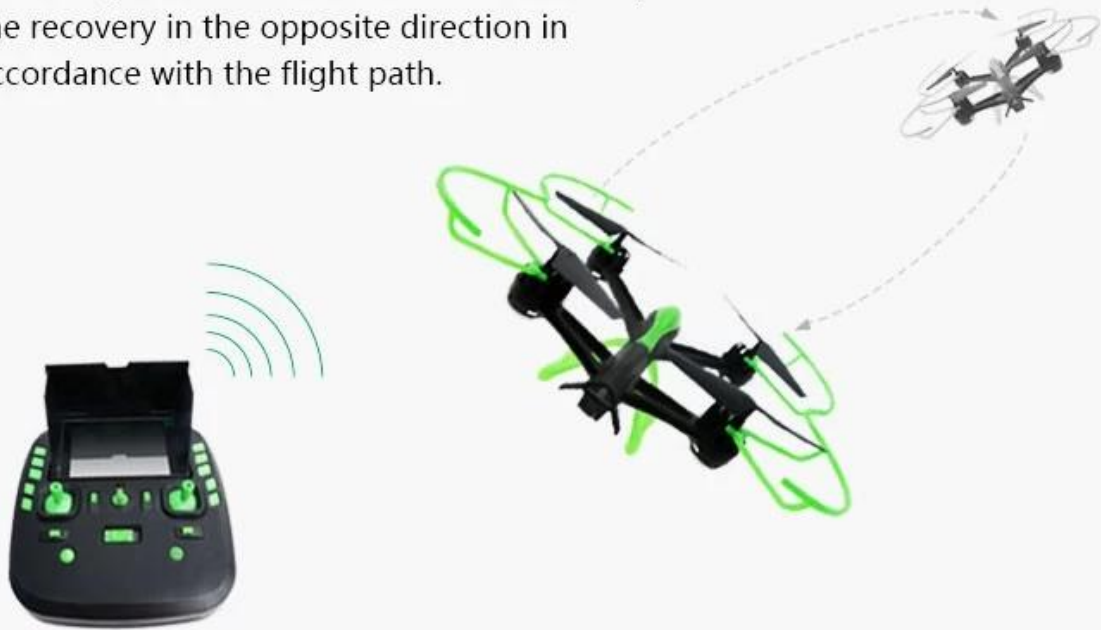

Flight (remote control) from m (English) : 150 m

REH53 1331

SKY HAWK RC drone with 5.8GHz FPV+2.0MP

- Headless mode
- A key return
- Set high mode
- HD aerial

The fuselage size

Referring mechanics lightweight design

Headless mode

More relaxed, more free full flight.

Change direction at any time and place, the flexible flight.

Fixed high mode

In altitude hold mode (high) mode the motherboard will automatically control the throttle, so as to maintain the same.

One key to return

According to internal stored in the controller, the recovery in the opposite direction in accordance with the flight path.

0.3MP

5.8GHz FPV 0.3MP camera
Give you a different visual enjoyment

Wing Toughness

The plane can be stable even in strong winds

Remote controller

Remote control distance of 150 m

- Comfortable
- Sensitive

configuration

- 1 *SKY HAWK
- 4 *propeller
- 1 *remote controller
- 1* card reader
- 1 *USB charger