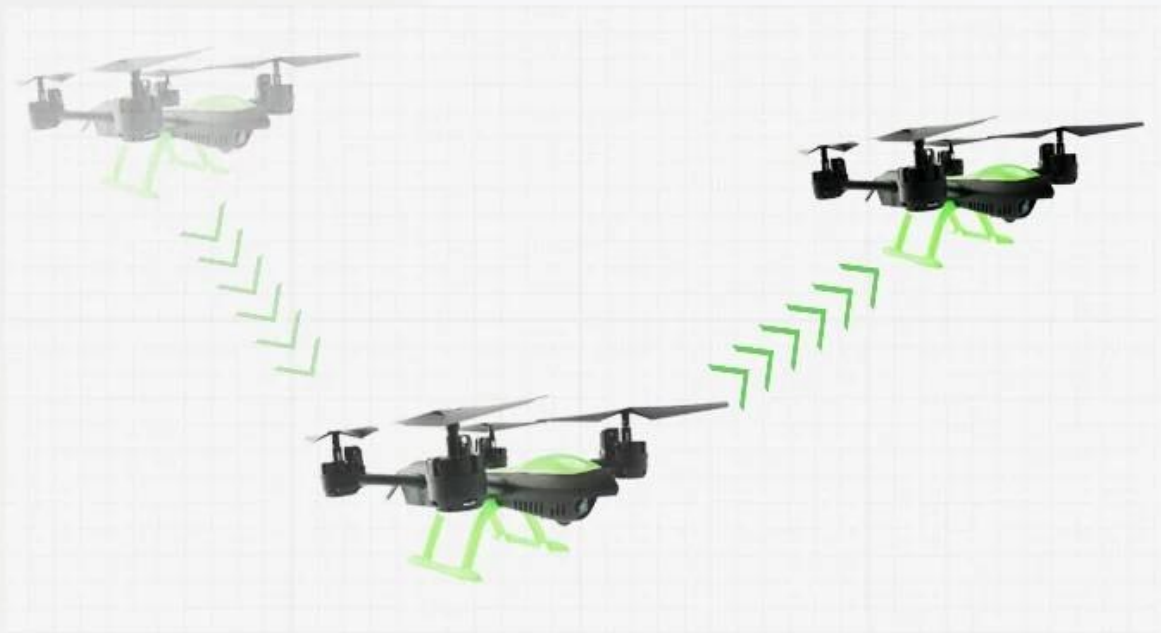

Flight (remote control) from m (English) : 150 m

REH53 1331

SKY HAWK RC drone with 5.8GHz FPV+2.0MP

- Headless mode
- A key return
- Set high mode
- HD aerial

The fuselage size

Referring mechanics lightweight design

Headless mode

More relaxed, more free full flight.

Change direction at any time and place, the flexible flight.

Fixed high mode

In altitude hold mode (high) mode the motherboard will automatically control the throttle, so as to maintain the same.

One key to return

According to internal stored in the controller, the recovery in the opposite direction in accordance with the flight path.

0.3MP

5.8GHz FPV 0.3MP camera
Give you a different visual enjoyment

Wing Toughness

The plane can be stable even in strong winds

Remote controller

Remote control distance of 150 m

- Comfortable
- Sensitive

configuration

- 1 *SKY HAWK
- 4 *propeller
- 1 *remote controller
- 1* card reader
- 1 *USB charger