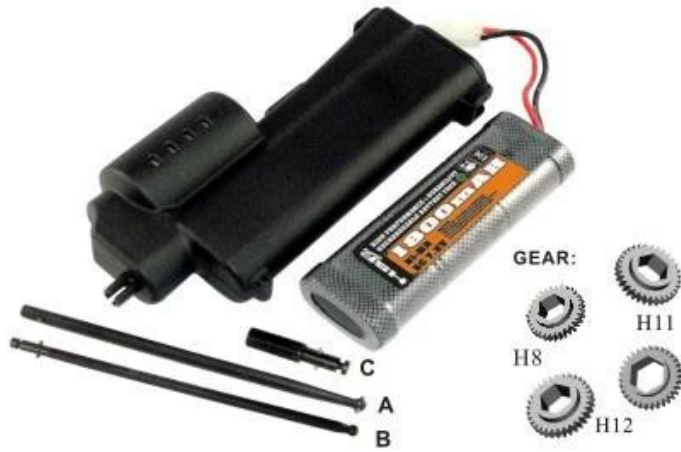

Rotor starter 70111

DRILL COVER:

#11020

#11012

#11011