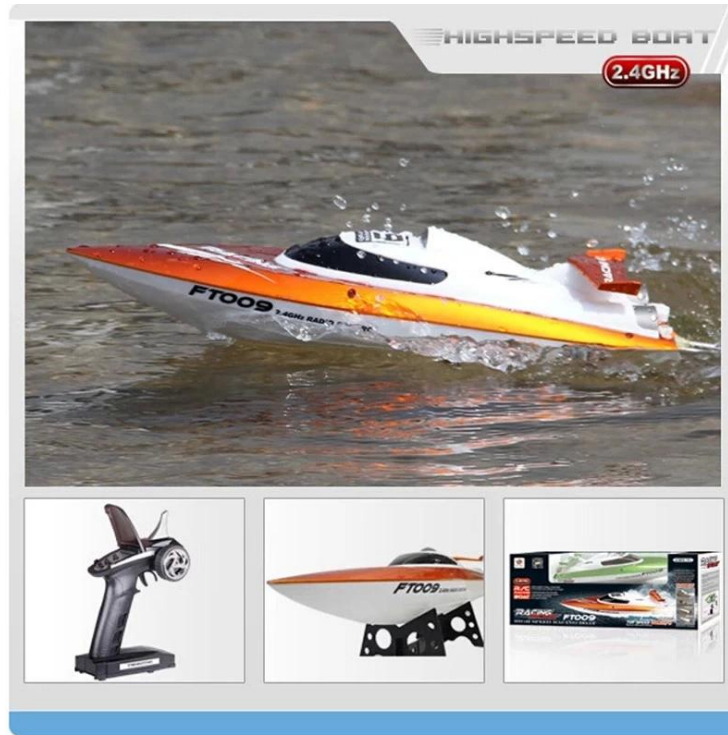

BUSINESS INTEGRITY

QUALITY ASSURANCE

PHYSICAL SHOOTING

QUALITY SERVICE

Quick Details

Style: Radio Control Toy

Type: RC boat

Power: Battery

Material: ABS

Place of Origin: Guangdong China shenzhen

Brand Name: 2.4g 4CH fast speed boat, with speed 35KM/H

Model Number: REB06009

Function: go forward,backward,turn left and right,with righting function.

Remark:Four channels R/C racing boat. Water cooling system. Remote controller require "6x1.5V" AA battery(not included).7.4VLI-batteries(1500mAh)(included) for the car,Operation distance is about 100 to 150 meters. Running speed is about 30 kilometers per hour,Time of charging is about 240 minutes. serviceable time is about 6 minutes.