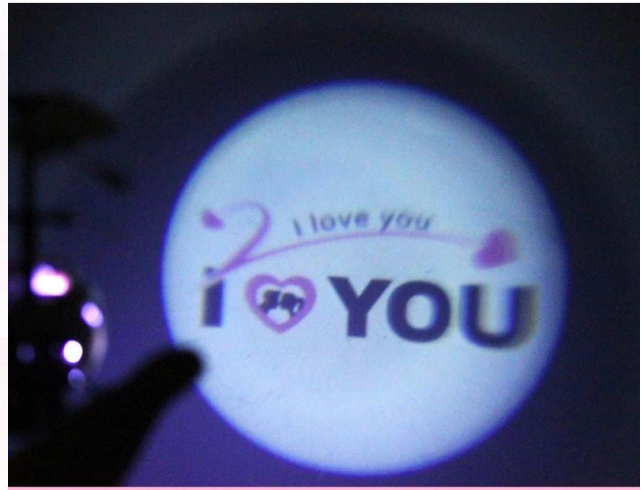

## **Quick Details**

Style: Radio Control Toy

Type: RC helicopter

Power: Battery

Material: Metal

Place of Origin: Guangdong China shenzhen

Brand Name: 2.4G 3.5CH RC Projective Helicopter With Gyro & Patent

Model Number: REH58021

## **Product Features**

- (1) Up/Down, Forward/Backward, Turn left/Turn right, with gyro
- (2) Led projection function--It can show "I Love You" on the wall or floor

product appearance

Light display