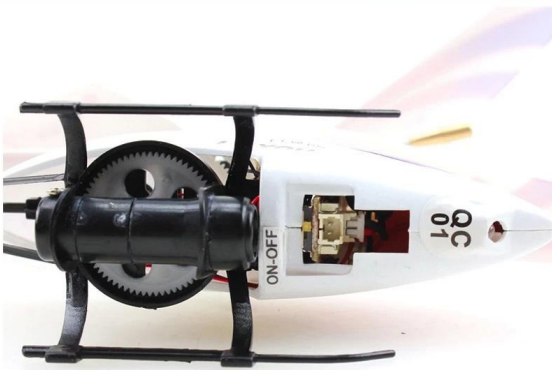

# **2.4G 3.5CH RC Projective Helicopter With Gyro & Patent REH58021**

## **Quick Details**

Style: Radio Control Toy

Type: RC helicopter

Power: Battery

Material: Metal

Place of Origin: Guangdong China shenzhen

Brand Name: 2.4G 3.5CH RC Projective Helicopter With Gyro & Patent

Model Number: REH58021

## **Product Features**

- (1) Up/Down, Forward/Backward, Turn left/Turn right, with gyro
- (2) Led projection function--It can show "I Love You" on the wall or floor

product appearance

Light display