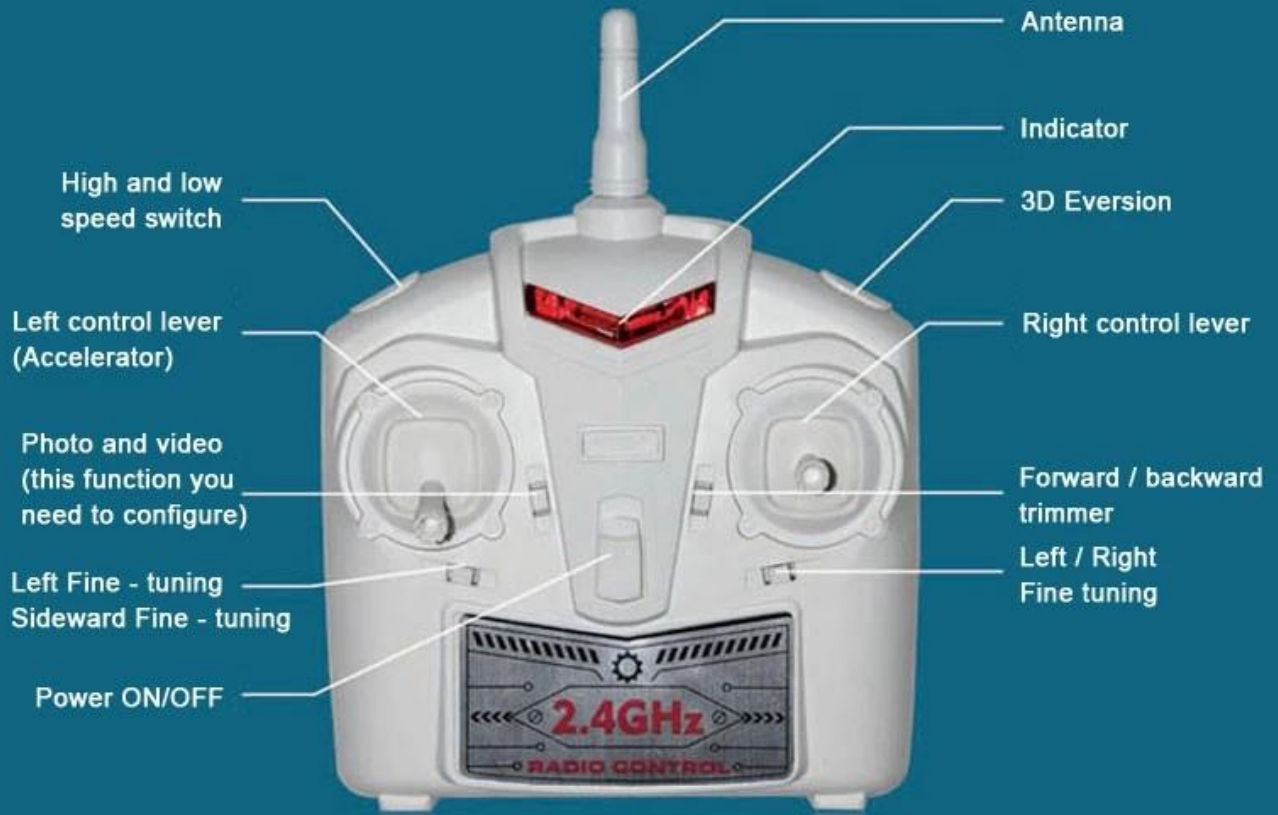

BUSINESS INTEGRITY

QUALITY ASSURANCE

PHYSICAL SHOOTING

QUALITY SERVICE

Function

- 1 Up/Down, Forward/Backward, Turn left/Turn right, Left side flying/Right side flying Turn left, Turn right
- 2 High and low speed switch, 3D rolling, high speed rotation, a tilt angle rotation, hovering
- 3 over recharge protection/memory function/dormant function

PHANTOM

2.4G QUADCOPTER

Remote Control

1. Installing the Battery

2. Connect the power supply

3. Open switch

4. press the ON/OFF power switch up

Outdoor show

Specification

Frequency: 2.4G

Product battery: 3.7V 350mAh Battery lithium battery

Charging time: 30 minutes

Playing time: 6-8 min

Control distance: 120 Meters

Accessories: USB cable×1, extra blades×4, screw×1