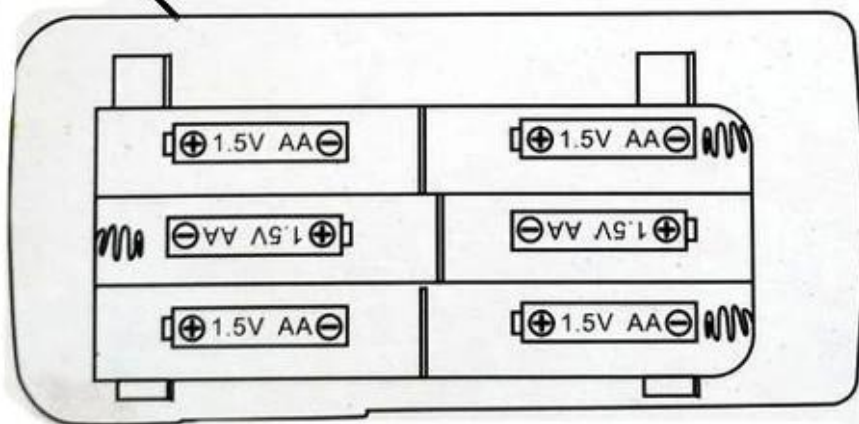

1/24 LCD transmitter 2.4G 4WD mini high speed rc car REC622112

Product Functions

forward and backward , turn left , turn right, light , speed file

全比例

2.4G

四驱遥控车

1:24 R/C FOUR-WHEEL DRIVE CAR

NO.2112

FOUR-WHEEL DRIVE RC CAR

2.4G FOUR-WHEEL DRIVE RC CAR

6节AA (5) 号电池

You can also upgrade to lithium battery

Product Battery: Li-battery included
Remote Control Battery: 15V*6 (not included)
Frequency: 2.4G
Age: 14 +
Packing style: WINDOW BOX

Package included

1 x 2.4G Rc Truck
1 x 2.4G Controller
1 x USB Line
1 x Manual

[VIDEO : 1/24 LCD transmitter 2.4G 4WD mini high speed rc car REC622112](#)

[Click to learn more about us.](#)

MORE PRODUCTS!