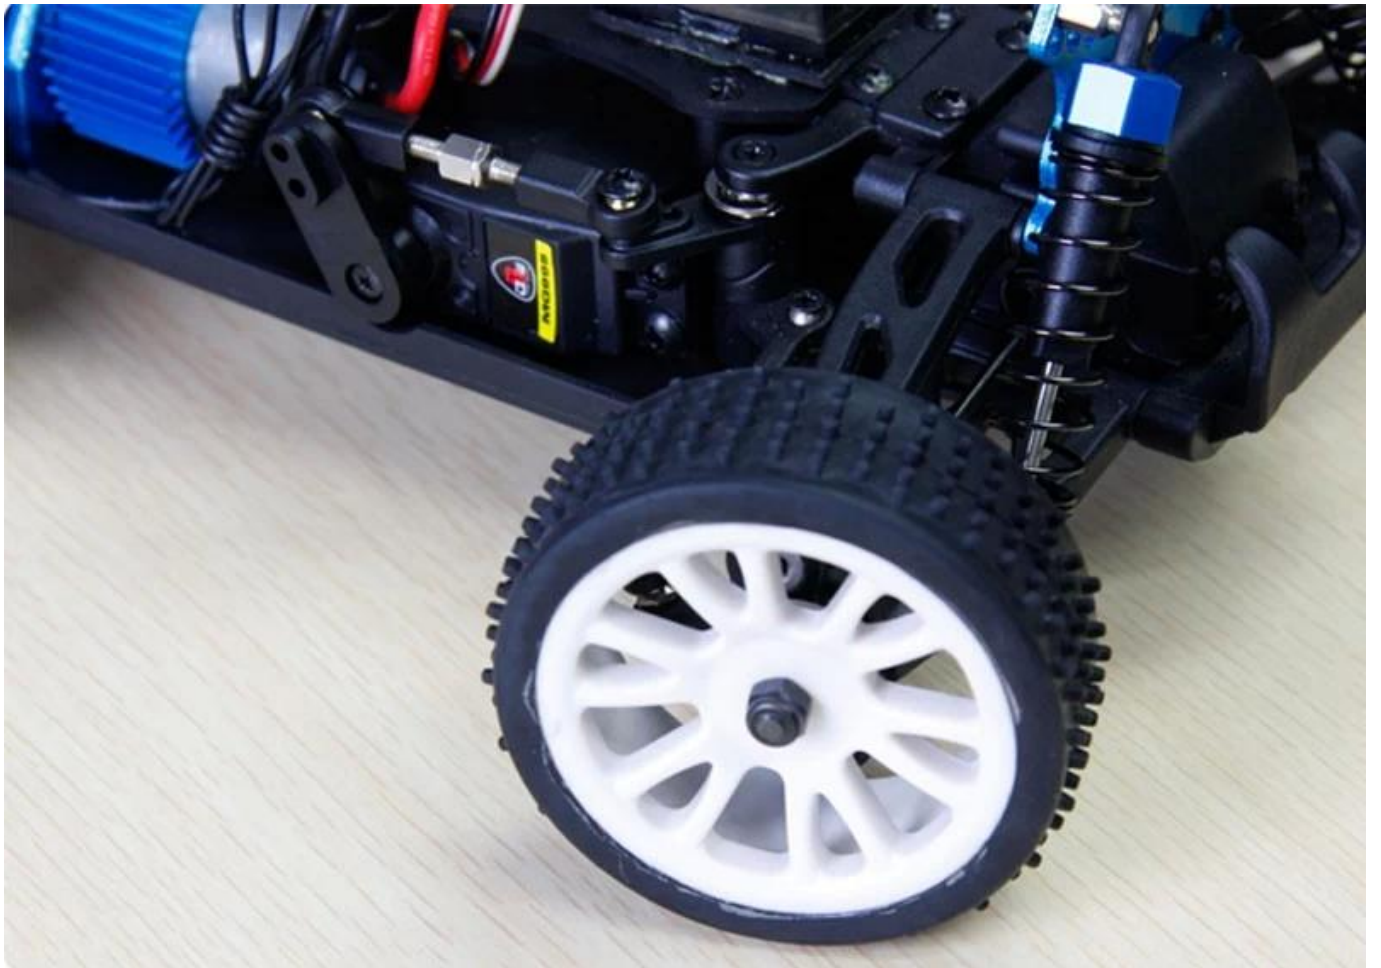

1/16 scale electric power off-road buggy TPEB-1605

Quick Details

Style: Radio Control Toy

Type: Electric RC Car

Power: Battery

Material: Plastic

Plastic Type: ABS

Place of Origin: Shenzhen City, Guangdong Province, China

Brand Name: 1/16 scale electric power off-road buggy

Model Number: TPEB-1605

Product display

Body
[18503]

Product display

Specifications

Length:280(mm)
width:191(mm)
Height:110(mm)
Wheelbase:174MM
Gear Ratio:8.9:1
Ground Clearance:18mm
wheel diameter:69mm
wheel width:25mm(front), 29mm(rear)
motor brand:RC380
battery power: 7.2v 1100mah
R/C control system:2CH AM Transmitter