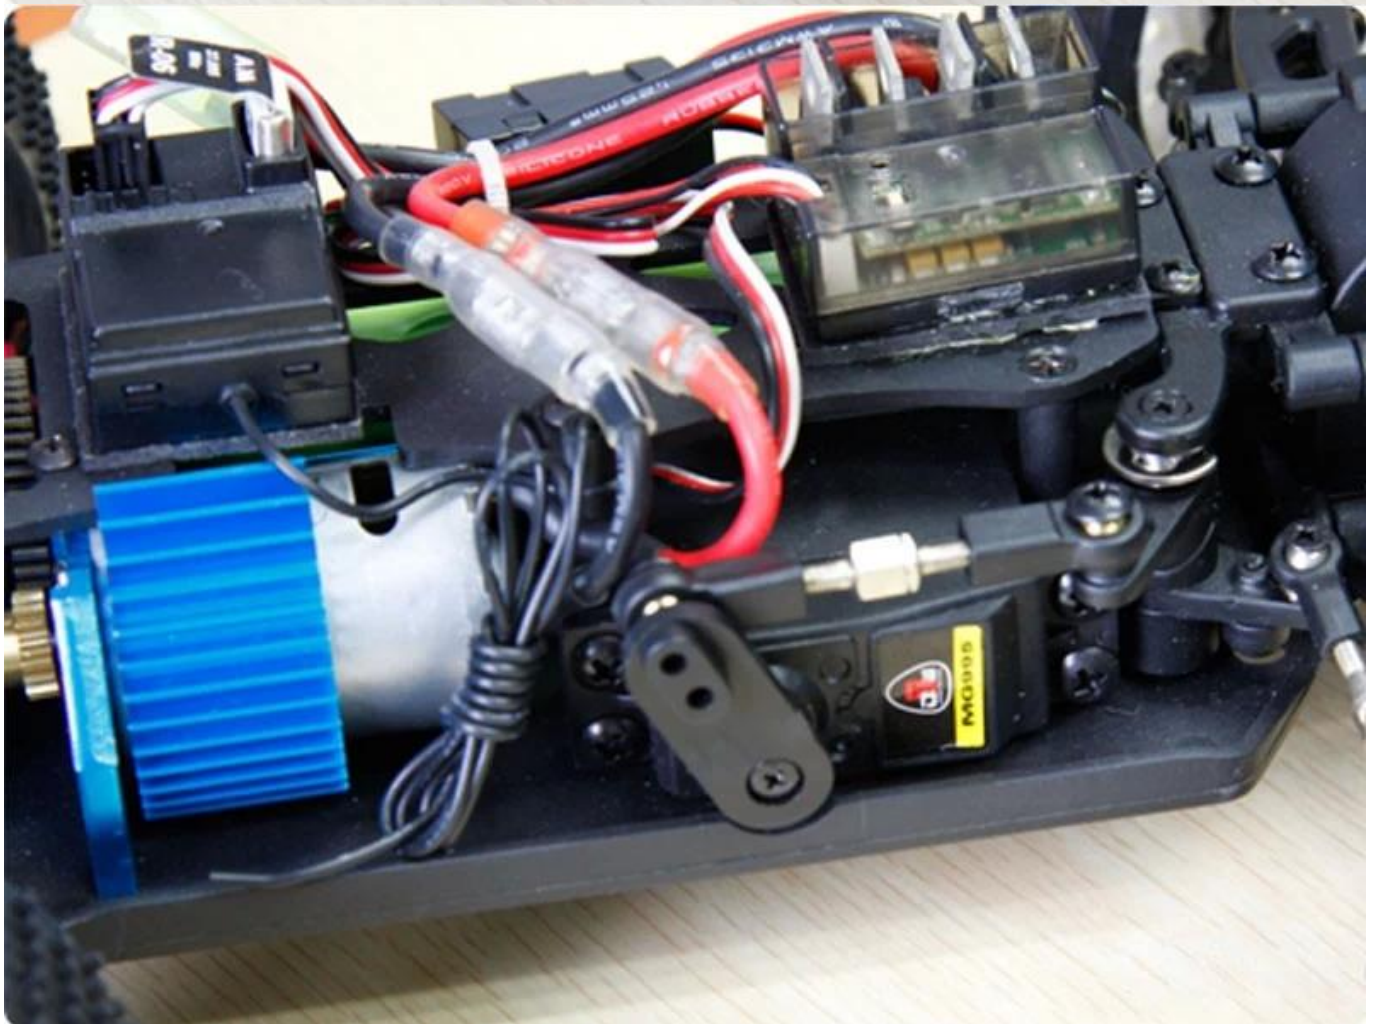

1/16 scale electric power off-road buggy TPEB-1605

Quick Details

Style: Radio Control Toy

Type: Electric RC Car

Power: Battery

Material: Plastic

Plastic Type: ABS

Place of Origin: Shenzhen City, Guangdong Province, China

Brand Name: 1/16 scale electric power off-road buggy

Model Number: TPEB-1605

Product display

Body
[18503]

Product display

Specifications

Length:280(mm)
width:191(mm)
Height:110(mm)
Wheelbase:174MM
Gear Ratio:8.9:1
Ground Clearance:18mm
wheel diameter:69mm
wheel width:25mm(front), 29mm(rear)
motor brand:RC380
battery power: 7.2v 1100mah
R/C control system:2CH AM Transmitter