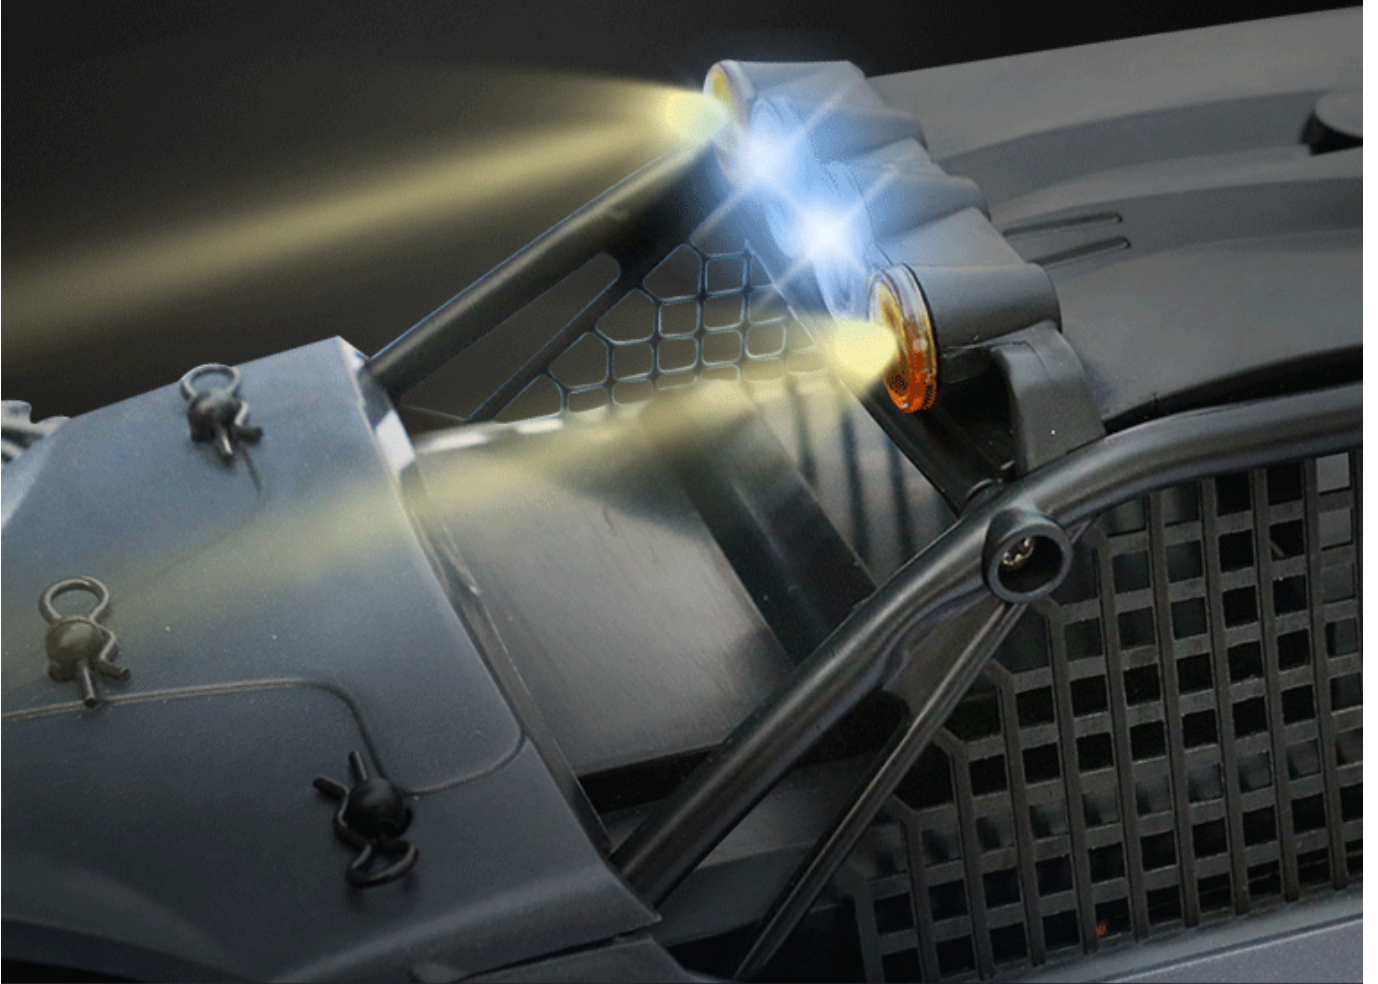

Specifications:

Product Material: Plastic & metal

Color: Gray

Battery: 8\*1.5AA (not included)

Controller Battery: 4\*1.5AA (not included)

Control Distance: About 30 Meters

Speed: 40KM/H

Function:

# 1:10 HIGH SPEED car

● With colorful lighting

● waterproof

● Four-wheel drive

**With colorful lighting.**

**Waterproof**

**Four-wheel drive**