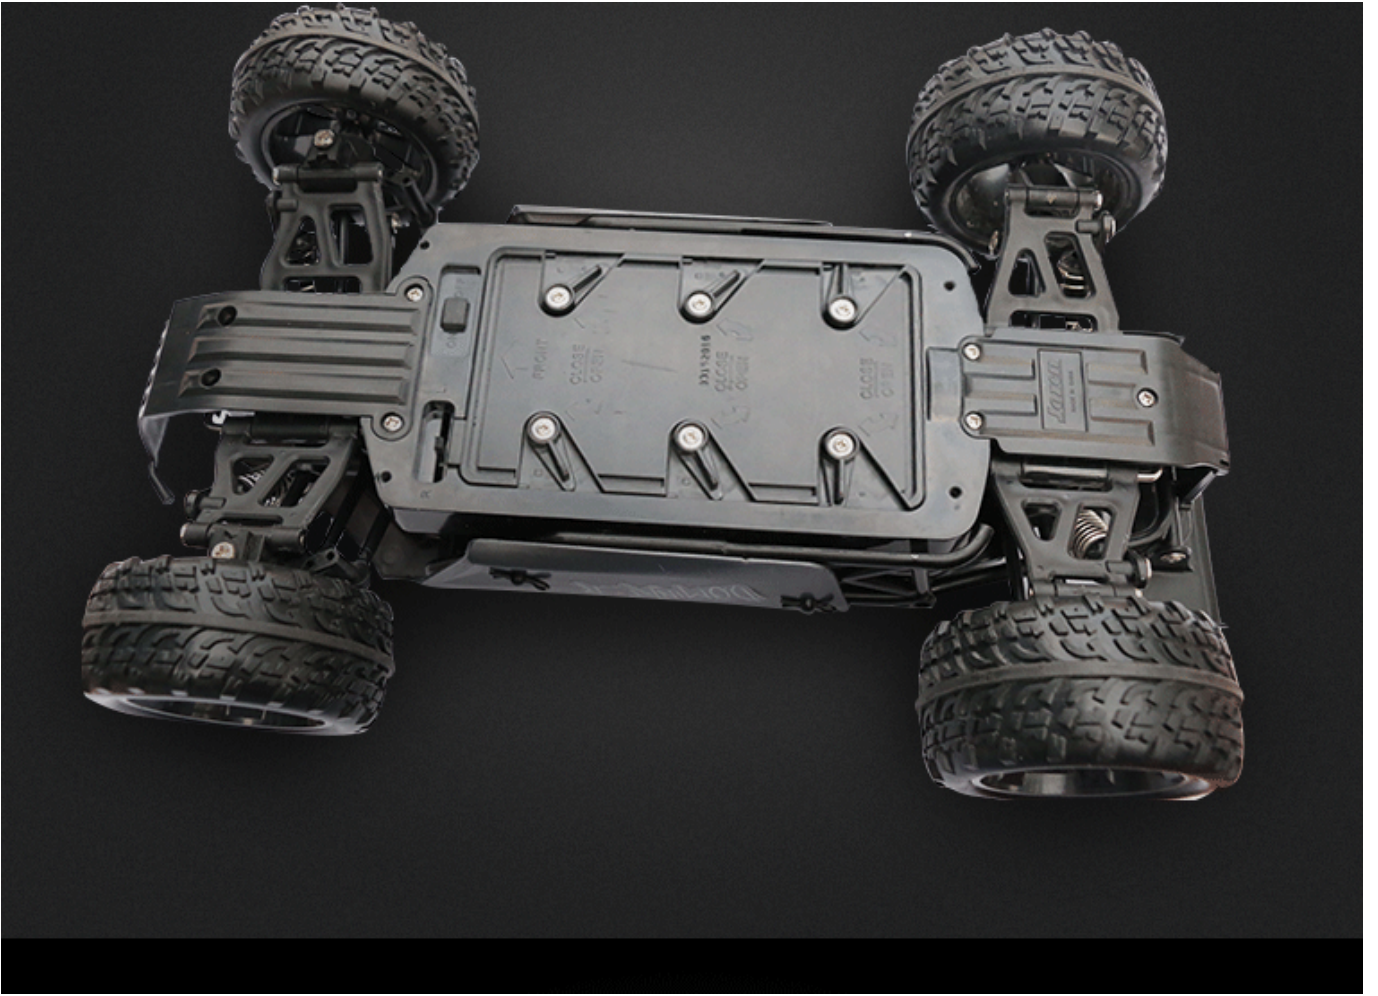

Specifications:

Product Material: Plastic & metal

Color: Gray

Battery: 8\*1.5AA (not included)

Controller Battery: 4\*1.5AA (not included)

Control Distance: About 30 Meters

Speed: 40KM/H

Function:

- 1, With colorful lighting.
- 2, waterproof
3. Four-wheel drive

# 1:10 HIGH SPEED car

● With colorful lighting

● waterproof

● Four-wheel drive

**With colorful lighting.**

**Waterproof**

**Four-wheel drive**