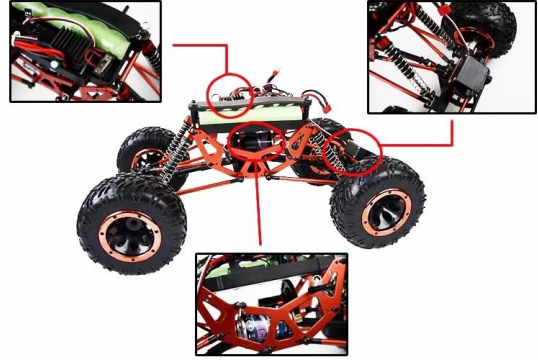

1/10 Scale Electric Powered Off-Road Truck TPET-1080T2

Quick Details

Style: Radio Control Toy

Type: Electric RC Car

Power: Battery

Material: Plastic

Plastic Type: ABS

Place of Origin: Shenzhen City, Guangdong Province, China

Brand Name: 1/10 Scale Electric Powered Off-Road Truck

Model Number: TPET-1080T2

Product Display

Detail Display

Specifications

length:430mm
width:258mm
wheelbase:308mm
weight:2kg
motor:RC540
height:200mm(body excluded)
gear ratio:1:48(L)
wheel diameter:126×56mm
wheel width:56mm
battery:7.2V 2000mAH