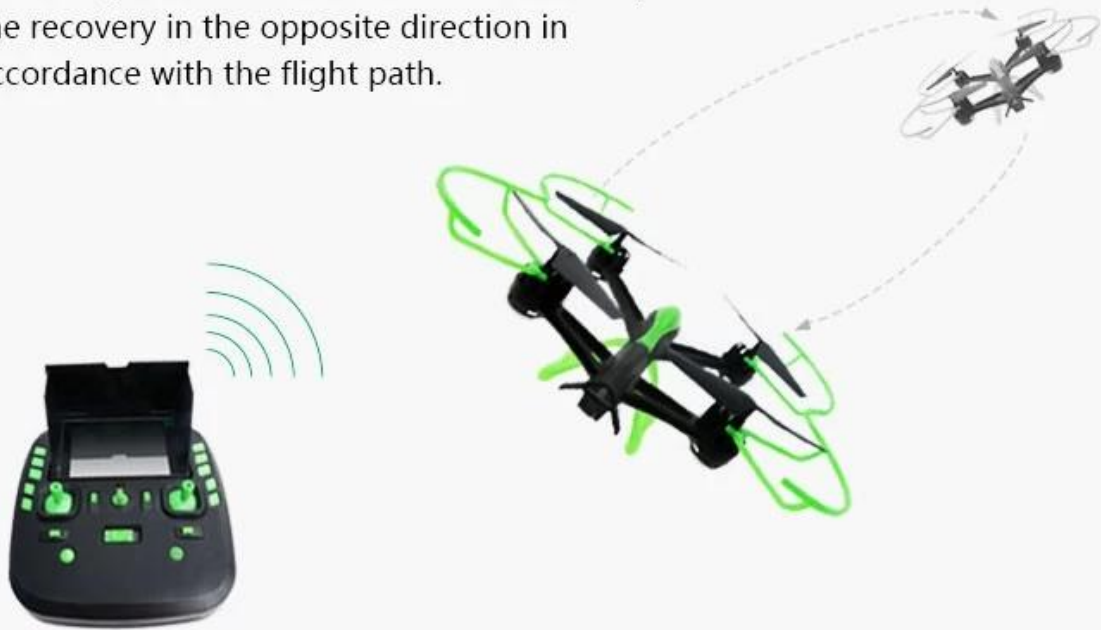

parametry produktu

ZAKCESORIA:1-Drone; 1-Controller; 1-Manual

Przewód ładowania 1-USB, 4-Blades

RBateria sterowania Emote:4 / 1.5V AA

bmateriały attery:Akumulator Li-Po /3.7V / 700mAh

kolor produktu:zielono-czarna

The fuselage size

Referring mechanics lightweight design

Headless mode

More relaxed, more free full flight.

Change direction at any time and place, the flexible flight.

Fixed high mode

In altitude hold mode (high) mode the motherboard will automatically control the throttle, so as to maintain the same.

One key to return

According to internal stored in the controller, the recovery in the opposite direction in accordance with the flight path.

0.3MP

5.8GHz FPV 0.3MP camera
Give you a different visual enjoyment

Wing Toughness

The plane can be stable even in strong winds

Remote controller

Remote control distance of 150 m

- Comfortable
- Sensitive

configuration

- 1 *SKY HAWK
- 4 *propeller
- 1 *remote controller
- 1* card reader
- 1 *USB charger