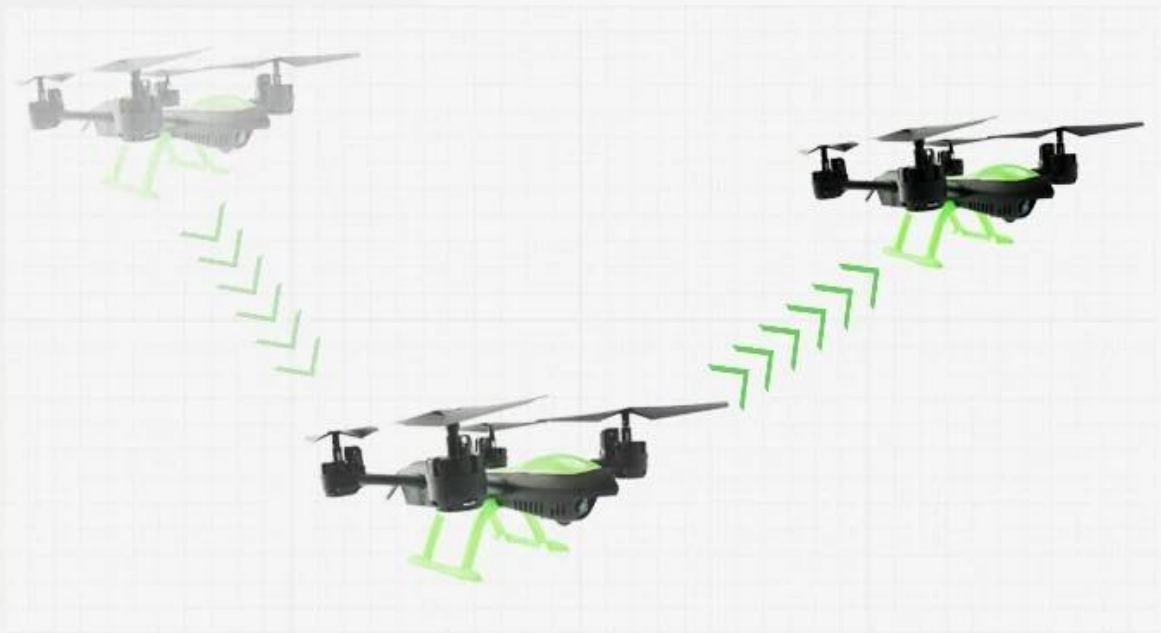

Lot min (pilot) Czas (w języku angielskim): & gt; 5 minut

Lotu (pilot) od m (po angielsku): 150 m

REH53 1331

SKY HAWK RC drone with 5.8GHz FPV+2.0MP

- Headless mode
- A key return
- Set high mode
- HD aerial

The fuselage size

Referring mechanics lightweight design

Headless mode

More relaxed, more free full flight.

Change direction at any time and place, the flexible flight.

Fixed high mode

In altitude hold mode (high) mode the motherboard will automatically control the throttle, so as to maintain the same.

One key to return

According to internal stored in the controller, the recovery in the opposite direction in accordance with the flight path.

0.3MP

5.8GHz FPV 0.3MP camera
Give you a different visual enjoyment

Wing Toughness

The plane can be stable even in strong winds

Remote controller

Remote control distance of 150 m

- Comfortable
- Sensitive

configuration

- 1 *SKY HAWK
- 4 *propeller
- 1 *remote controller
- 1* card reader
- 1 *USB charger