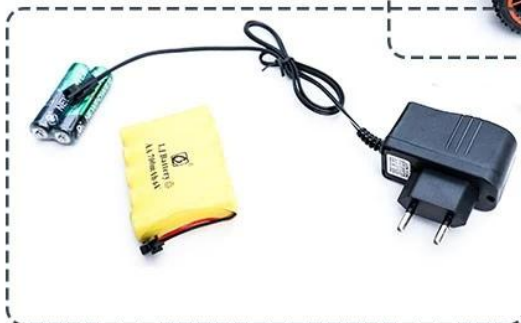

2.4G

4WD
1:18

RC Car *Truggy*
High Speed

The advertisement features a red and black RC Buggy car with large, treaded tires, set against a background of a city skyline at night with light trails. The car is shown from a side-rear perspective, moving towards the left. The text 'RC Car Buggy High Speed' is prominently displayed in the upper left. Below it, technical specifications are listed: 'high speed about 20KM/H, 2pcs motors' and 'REC333GS05'. Two callout boxes highlight '2.4G' and '4WD 1:18'. At the bottom, a blurred image of a different RC car model is shown, with the text 'RC Car Truggy High Speed' overlaid.

Green

Product Size

29.7*13.8*9.5

Including

REC333GS05

transmitter*1

car*1

charger*1, battery*1

transmitter battery*1
instruction Manual*1

REC333GS06

transmitter*1

car*1

charger*1, battery*1
transmitter battery*1
instruction Manual*1