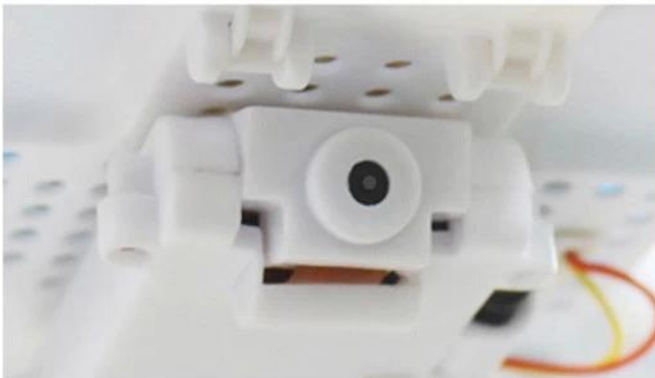

03 PRODUCT DETAILS

1. IT IS APPLIED WITH FOUR-MOTOR DRIVE, SMOOTH FLIGHT, AND AIR PRECISE POSITIONING.
2. FORWARD, BACKWARD, ASCEND, DESCEND, TURN LEFT, TURN RIGHT, HIGH AND LOW SPEED MODE, THE FOUR DIRECTIONS ROLLING MODE, AND PHOTO CAMERA FUNCTION. GROUND WALKING MODE.
3. MULTIFUNCTIONAL COORDINATION PATTERN, AND THE EXPERIENCING THE DUAL USE FUN OF AIR AND LAND.

05

The lower part of the fuselage with hd camera resolution High quality is a serial device of choice

INSTALLATION INSTRUCTIONS

FIRST PERSON VIEW

05

CHARGING INSTRUCTION

1. IT IS APPLIED WITH FOUR-MOTOR DRIVE, SMOOTH FLIGHT, AND AIR PRECISE POSITIONING.
2. FORWARD, BACKWARD, ASCEND, DESCEND, TURN LEFT, TURN RIGHT, HIGH AND LOW SPEED MODE, THE FOUR DIRECTIONS ROLLING MODE, AND PHOTO CAMERA FUNCTION. GROUND WALKING MODE.
3. MULTIFUNCTIONAL COORDINATION PATTERN, AND THE EXPERIENCING THE DUAL USE FUN OF AIR AND LAND.