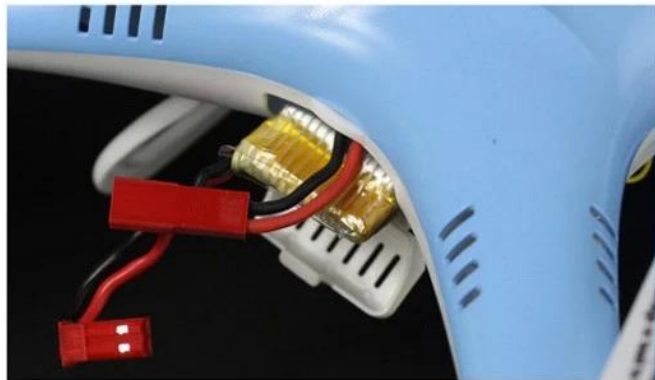

03

The flying saucer distribution rechargeable batteries can be disassembled Easy to use or replace

04

The use of special material toughness is extremely high Not easy to wreck a greatly improve the resistance to fall off