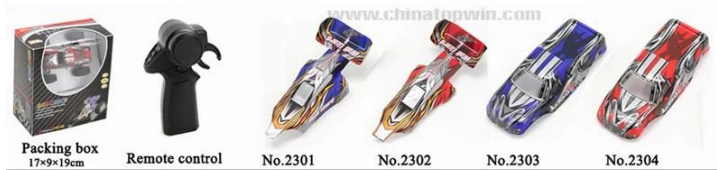

Packing box
17×9×19cm

Remote control

No.2301

No.2302

No.2303

No.2304

Exterior Pictures