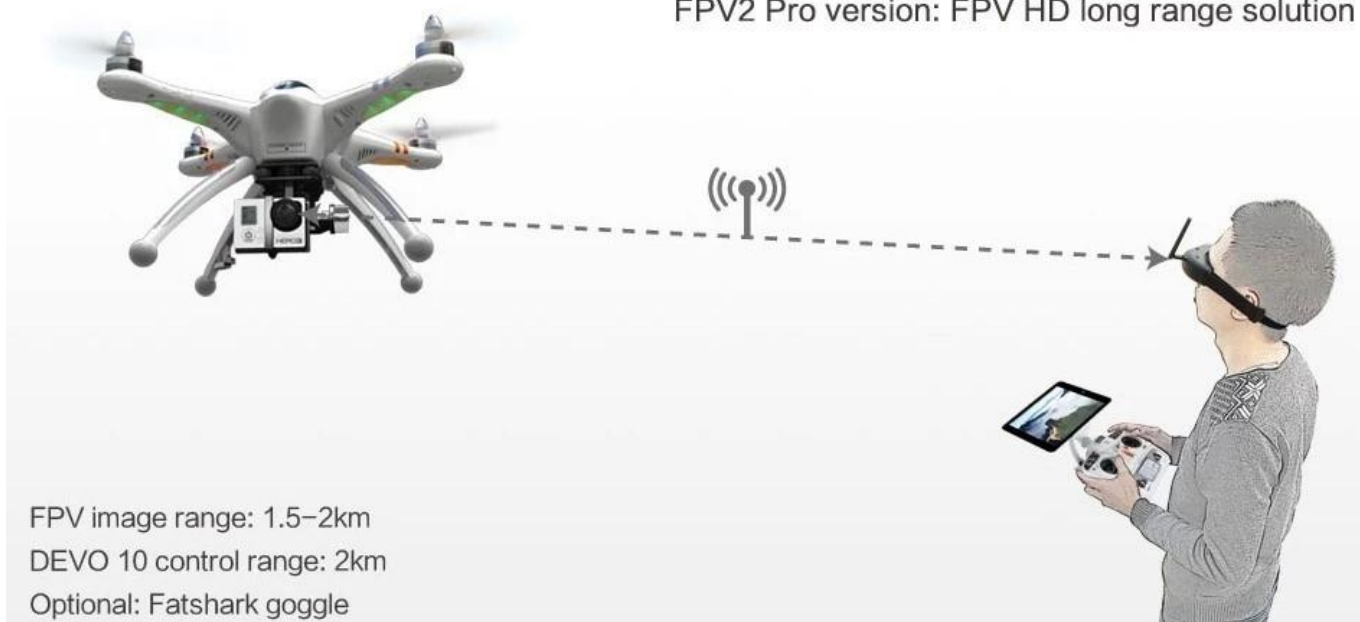

QR X350 Pro equipped with
professional G-2D brushless gimble

QR X350 Pro Specs

• Main Rotor Diameter: 556mm	• Length: 289mm
• Main Rotor Blade Length: 206mm	• Width: 289mm
• Brushless Motor spec: WK-WS-28-008A	• Height: 200mm

FPV1 Pro version: FPV All in one solution
High Cost Performance

With DEVO F7, the live video range reach 250m, control range 1K.
The iLOOK FPV camera can reach stability and high definition image transmission.

FPV2 Pro version: FPV HD long range solution

FPV image range: 1.5-2km
DEVO 10 control range: 2km
Optional: Fatshark goggle

WiFi version: Wifi HD remote image transfer

WiFi image range: 400M
DEVO 10 control range: 2km