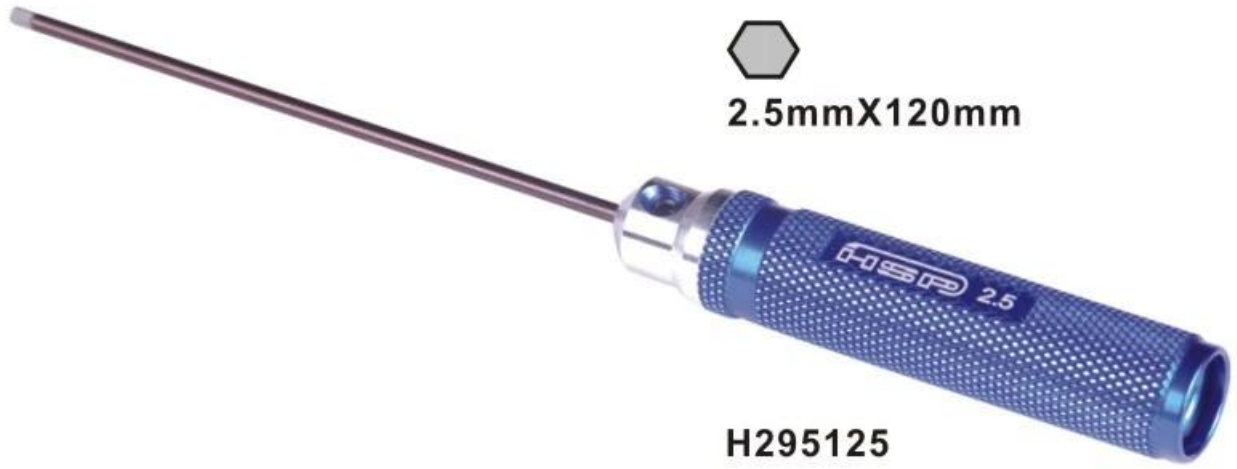

# Nut head Screwdriver H295125

2.5mmX120mm

H295125