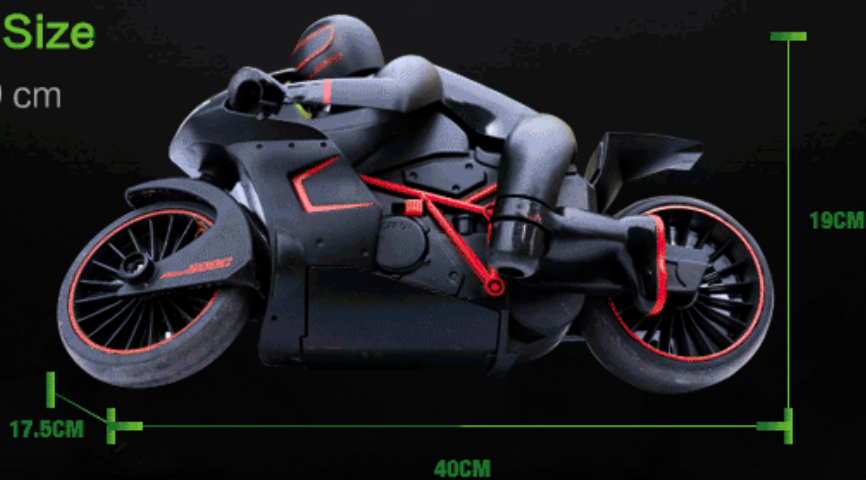

Product Size

40*17.5*19 cm