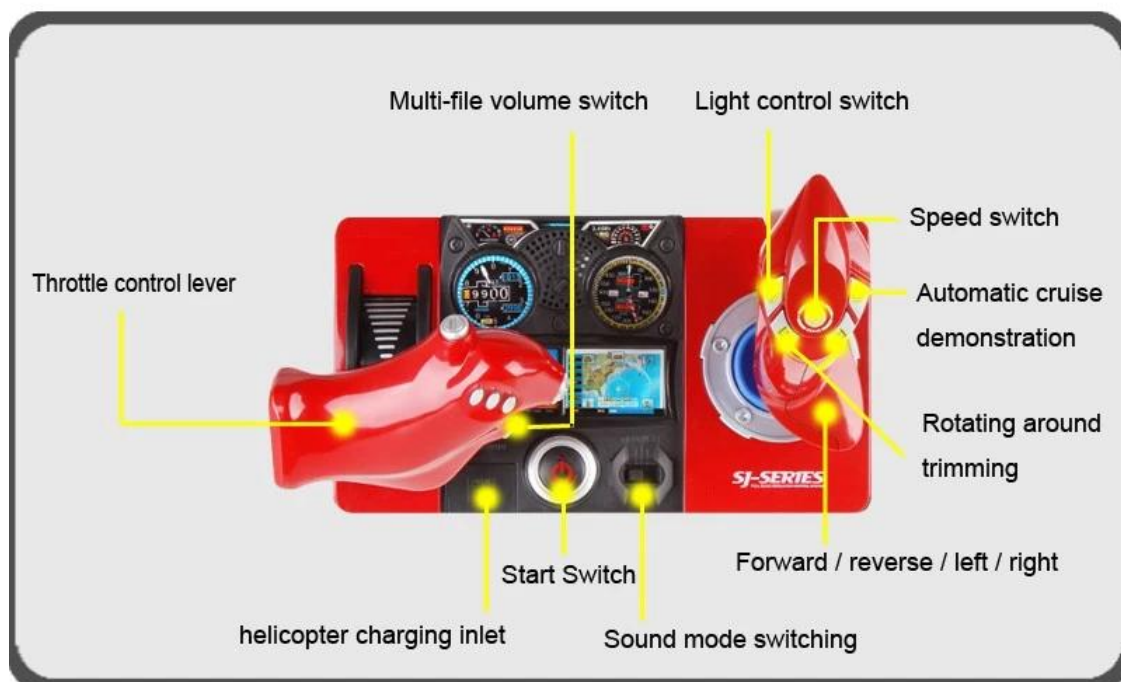

2.4Ghz Transmission technology

1. Please read the instruction manual carefully before operating the product.
2. Ensure the helicopter be operated indoors.
3. Keep batteries away from fire or high temperature environment.
4. When operating the helicopter, keep it 1--12 meters away from the player or others to avoid injury in case of collision.
5. Do not decompose or modify the product which may cause malfunction and accident.
6. Fly the helicopter within your eye vision and safety control.
7. Need the adult supervision once the helicopter is being playing by the children.
8. Should be charged by the original USB cable, and charging time shall be about 50 minutes.
9. Only batteries of the same of equivalent type that recommended can be used. Do not mix the new and old batteries.
10. Do not touch the heating motor components that avoid scald.

Light display

The accessory drive CD into the computer CD-ROM, USB data line into the remote control plane and connected to the computer, open the CD to run software.

Editable 3D flash word

Product show