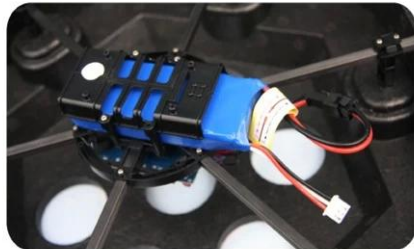

High performance power

power
7.4V 1000 mAh
Li-Po battery