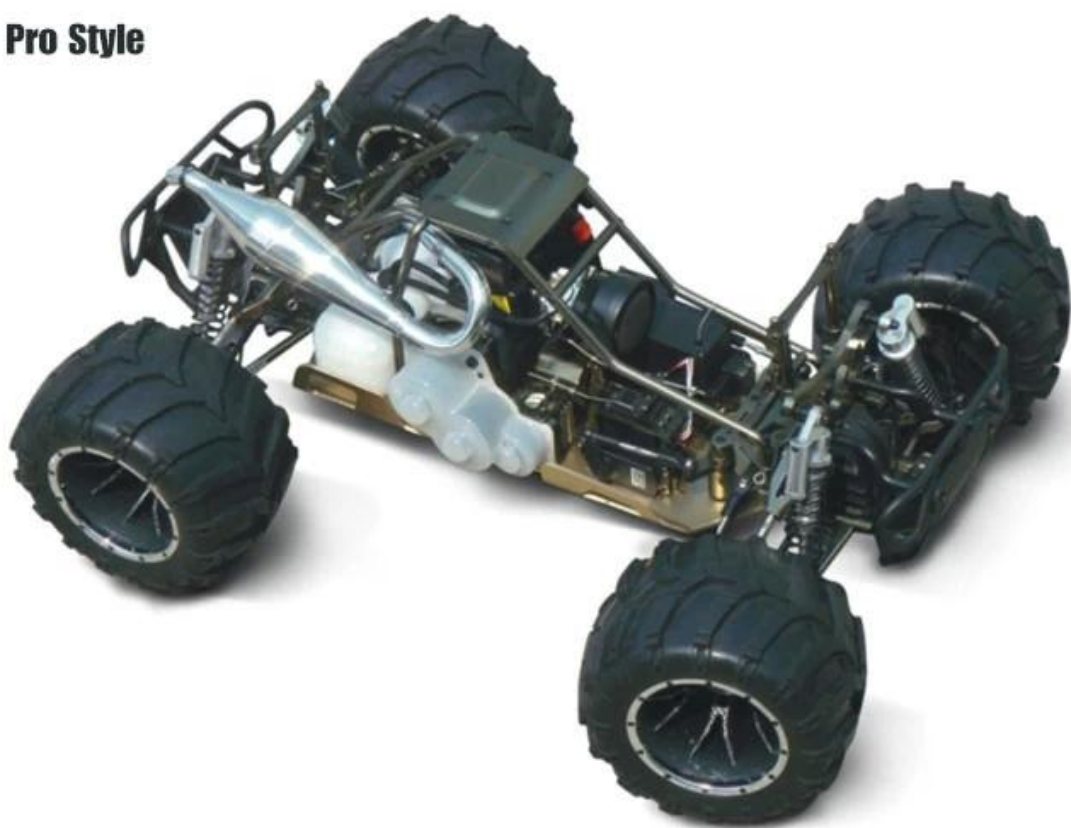

# 1/5 26cc GAS TPGT-0550

TPGT-0550

26cc GAS ENGINE

4WD RC

TRUCK

ABS

TPGT-0550

1/5 26cc

## Product display

**Body (50909)**

**Body (50914)**

**Body (50915)**

**Pro Style**