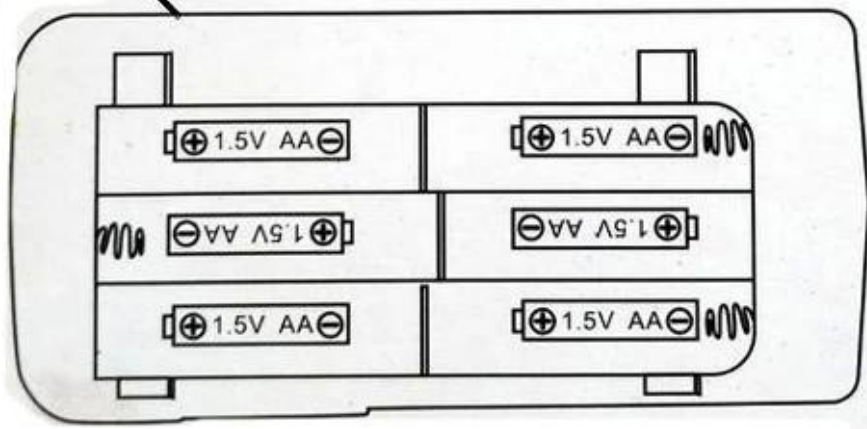

1/24 2.4G 4WD RC REC622112

全比例

2.4G

四驱遥控车

1:24 R/C FOUR-WHEEL DRIVE CAR

NO.2112

FOUR-WHEEL DRIVE RC CAR

2.4G
FOUR-WHEEL DRIVE RC CAR

6节AA (5) 号电池

You can also upgrade to lithium battery

MORE PRODUCTS!