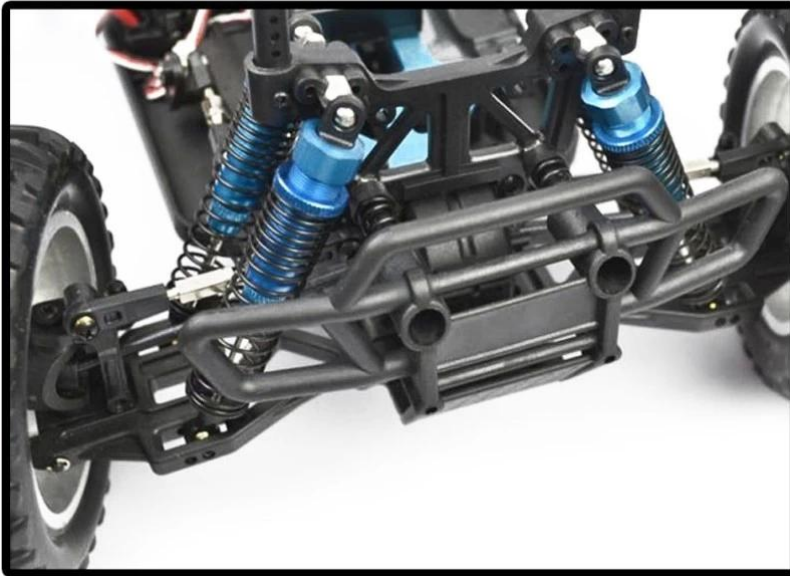

1/10 RC TPET-1001PRO

RC
ABS
1/10 RC
TPET-1001PRO

- 1 4WD
- 2
- 3 RC 540 ESC 03018
- 4
- 5
- 6
- 7
- 8 7.2V 1800mAh
- 9
- 10

1/10 Scale Electric Powered RC Off Road Monster Truck TPET-1001PRO

Left side view

Right side view

Figure slope

Front View

Product Details Figure

Outdoor show

2.4GHz RC
- 2.4 GHz RC
RC
- RC

MORE PRODUCTS!