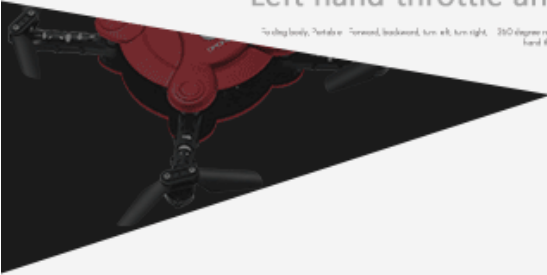

Emergency
shutdown

ALTITUDE HOLD

Left hand throttle and right hand throttle, with altitude hold

To stop body, throttle forward, backward, turn left, turn right, 360 degree roll, head on mode and high low speed, all hand throttle and right hand throttle, with altitude hold. But in with Q3 40° camera for. But in with Q3 40° camera