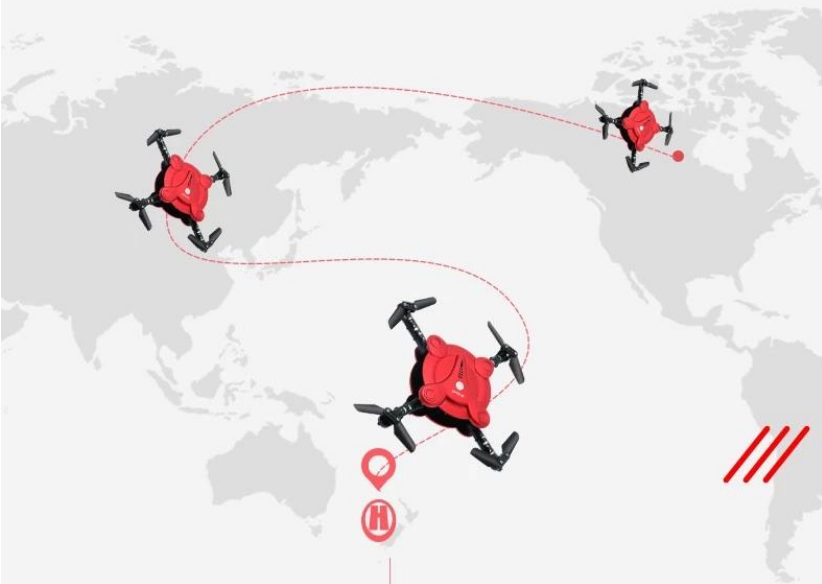

• Light small
convenient to carry

ONE KEY LAND

And One key to unlock

Emergency
shutdown