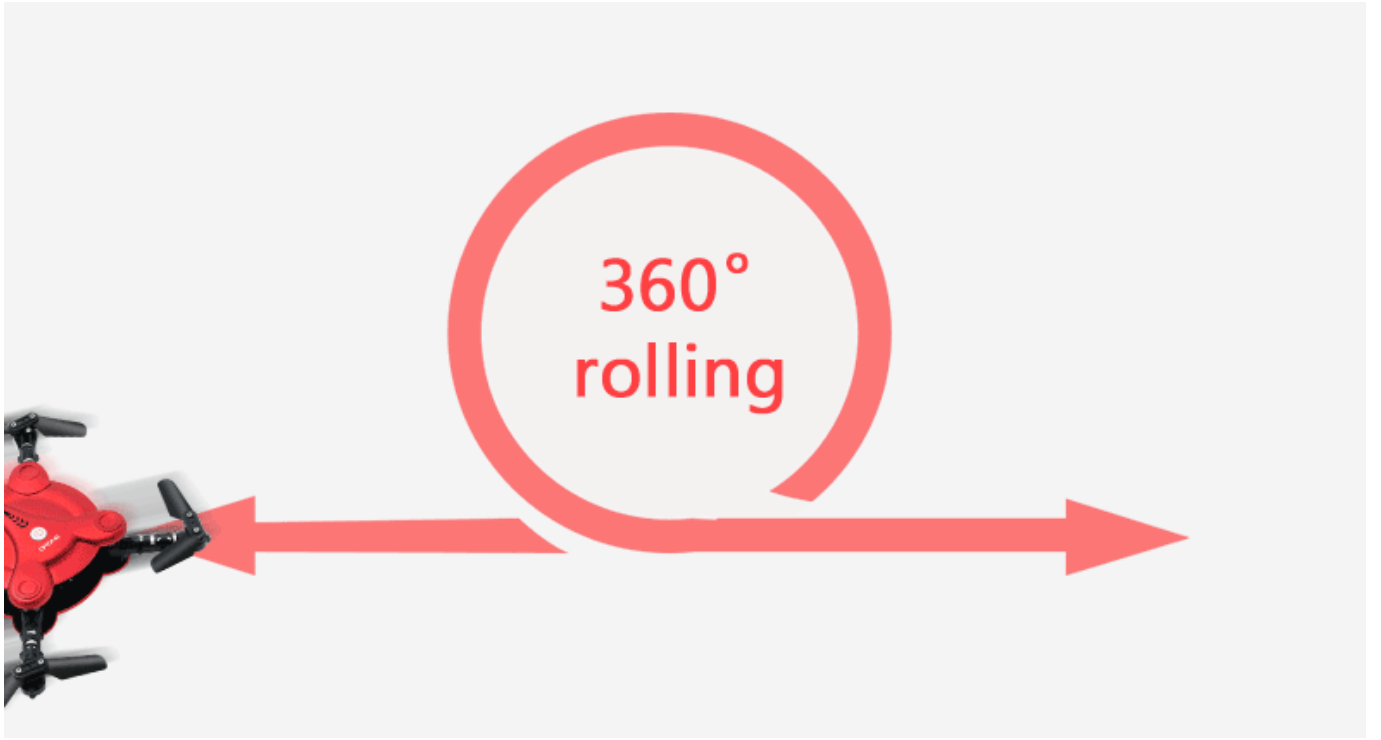

HEADLESS MODE

And high/low speed

Turning body, Turn left, Turn right, Turn left, Turn right, 360 degree rolling, head on mode and high/low speed, left hand thrust on and right hand thrust on, with
with head on mode and high/low speed, left hand thrust on and right hand thrust on, with a stick on the left, left in with 0.3 60° camera, left in with 0.3 60° camera.

360° ROLLING

Forward, backward, turn left, turn right,

Turning body, Turn left, Turn right, Turn left, Turn right, 360 degree rolling, head on mode and high/low speed, left hand thrust on and right hand thrust on, with a stick on the left, left in with 0.3 60° camera, left in with 0.3 60° camera.

WIFI

NORMAL

PRODUCT SIZE

Flight Size(cm): 11.5*11.5*2.5

Folding Size(cm): 4.5*4.5*2.5

*Along body, handle, forward, backward, turn left, turn right, 360 degree rotation, landing gear and high speed speed, all kind of left and right hand throttle, with left hand throttle and high speed speed, all kind of throttle and right hand throttle, with left hand throttle, left and right hand throttle for 3.6 in with 0.3 MP camera