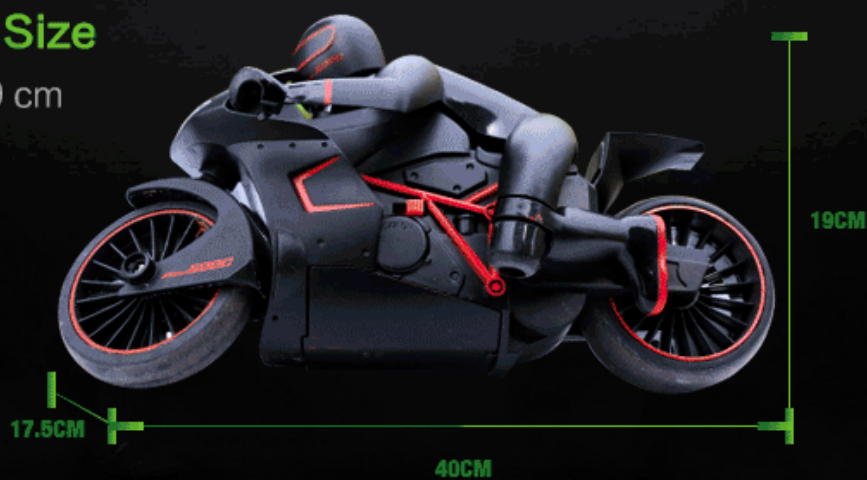

## Product Description

- 1.High speed Lightning
- 2.2.4G motorcycle Full function wireless remote control
- 3.high-performance rubber grip tires

## Function:

Forward,Backward,Turn left,Turn right

## Product Size

40\*17.5\*19 cm

## Control Distance

**high-performance  
▶ rubber grip tires**

**Full function wireless  
remote control**