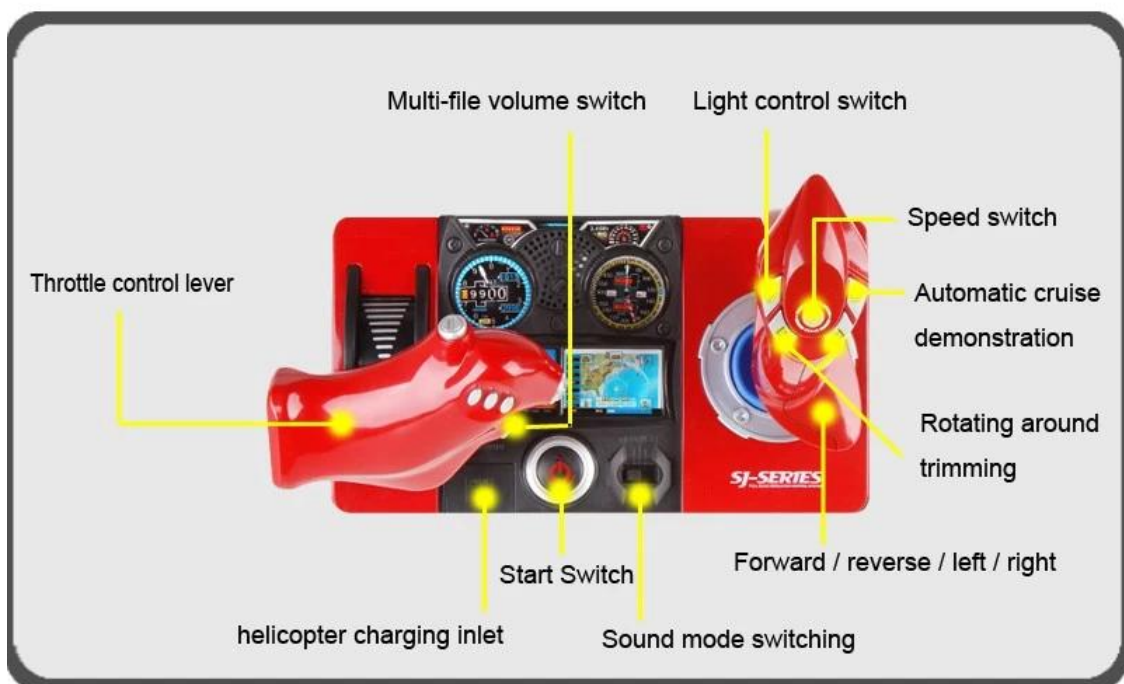

Function

up/down, forward/backward, left/right, Gyro, flight simulator, simulation sound& shake, demo, DIY
Flash LED wordings on propellers.

Feature

Shining LED Lights can show letters & pictures. Edit any letters & pictures with the software
Misty & bright LED lights, New table controller with sound
Built-in gyro offers the helicopter a nimble and stable flight;
The display lights and flashing words can be toggled on/off by transmitter
Adjustable control speed: High and Low

Light display

The accessory drive CD into the computer CD-ROM, USB data line into the remote control plane and connected to the computer, open the CD to run software.

Editable 3D flash word

Product show

Specifications

Charging Time: About 50 minutes

Flying Time: About 7-8 minutes

Controlling Distance: About 30 meters

Li-Po battery: 3.7v 220MAH Li-poly

Battery for controller: 4*AAA batteries(not included)

Double Protection: Helicopter flies more safety, as it will be power off automatically when choaked.