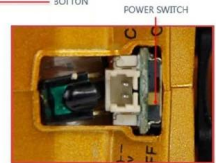

Model Number: REH11808-9

Functions:up/down,turn left/right,forward/backward

Product Display

Detail Display

Front

Side

Size

specifications