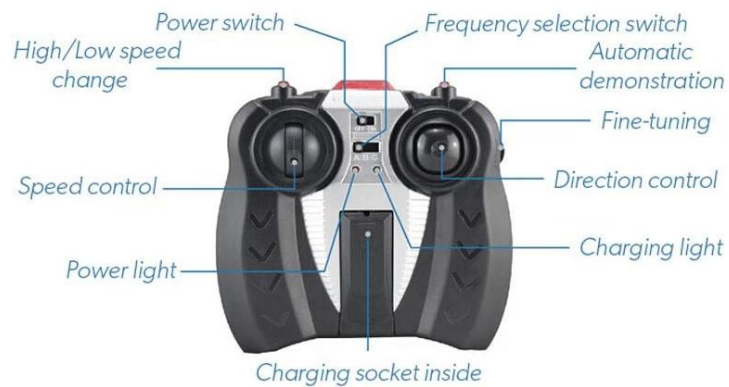

The remote control