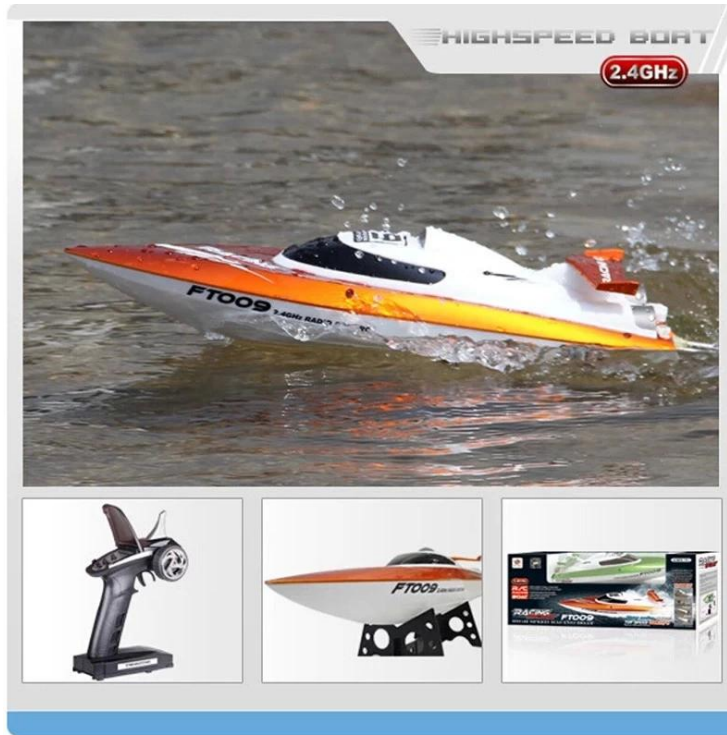

BUSINESS INTEGRITY

QUALITY ASSURANCE

PHYSICAL SHOOTING

QUALITY SERVICE

Quick Details

Style: Radio Control Toy

Type: RC boat

Power: Battery

Material: ABS

Place of Origin: Guangdong China shenzhen

Brand Name: 2.4g 4CH fast speed boat, with speed 35KM/H

Model Number: REB06009

Function: go forward,backward,turn left and right,with righting function.