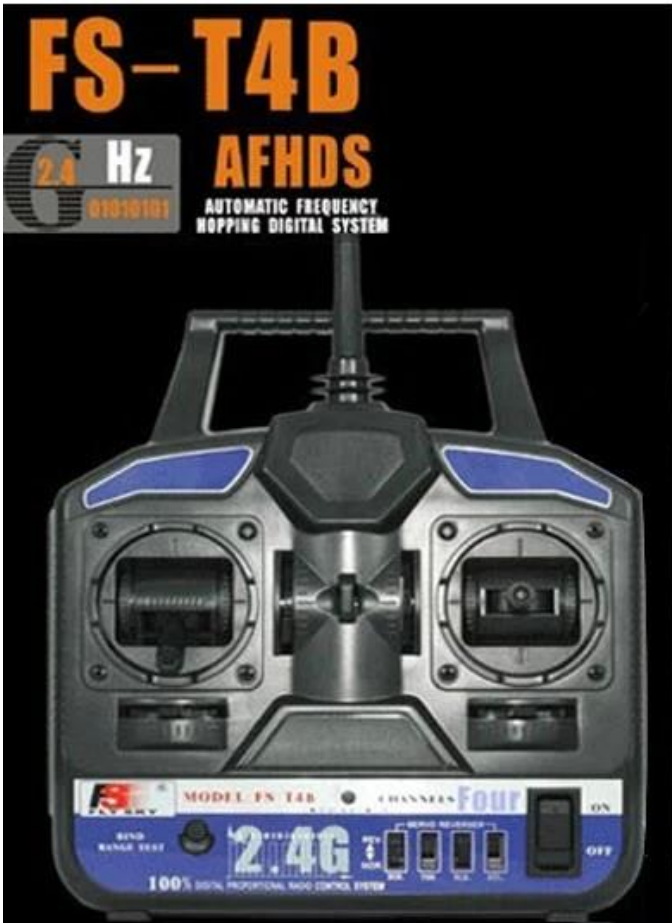

2.4G MONSOON NEW 900 Sailing Boat RTR REB71-F03

Length: 900mm
Height: 1800mm
Weight: 2800g
Sail Area: 0.38m²
Carton size:100×55×45cm
QTY:4PCS/CTN
N.W/G.W:20/23KG
Pre-printed fibreglass hull
Finished and rigged sails
Pre-installed rudder servo
Pre-installed sail servo
Includes remote control system (electronic equipment)