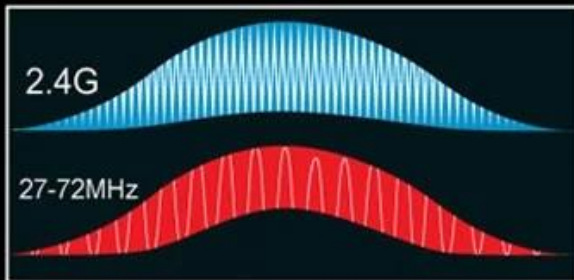

Down

Function: up/down, forward/backward, turn left / Right

2.4G :For your better control

Frequency :

2.4GHz The excellent frequency & bandwidth

Using Spread Spectrum Technology for Further remote distance, Best anti-interference ability, Least power consumption. You could fly more helicopters at the same time, its reaction speed is 100 times faster than other Radio Control.