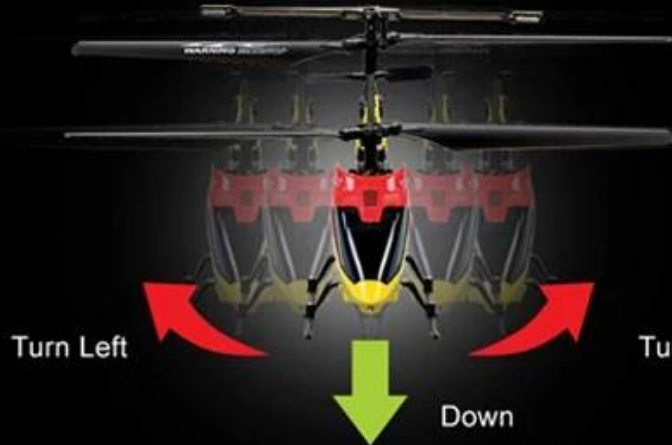

Model Number□REH57S32

Function

2.4G 3.5CH double propeller rc helicopter with LED display&gyro&LED light.
up/down,forward/backward,turn left/right

3 CHANNEL

2.4G REMOTE CONTROL

LCD TRANSMITTER

FLASHING LIGHTS

GYRO TECHNOLOGY

H/L speed Function

DOUBLE PROTECTION

Forward

Backward

Up

Turn Left

Turn Right

Down

Function: up/down, forward/backward, turn left / Right

2.4G :For your better control

Frequency :

2.4GHz The excellent frequency & bandwidth

Using Spread Spectrum Technology for Further remote distance, Best anti-interference ability, Least power consumption. You could fly more helicopters at the same time, its reaction speed is 100 times faster than other Radio Control.