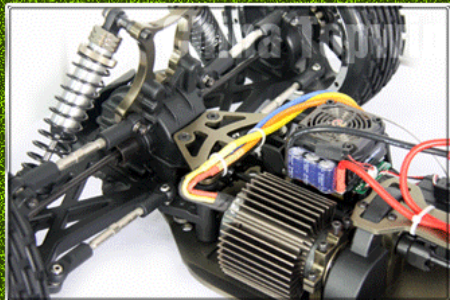

TPEB-0559 PRODUCT DETAILS

[Click to learn more about us.](#)

MORE PRODUCTS!