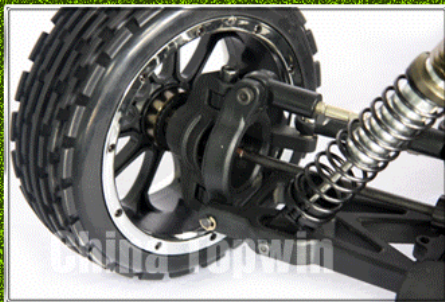

TPEB-0559 PRODUCT DETAILS

[Click to learn more about us.](#)

MORE PRODUCTS!