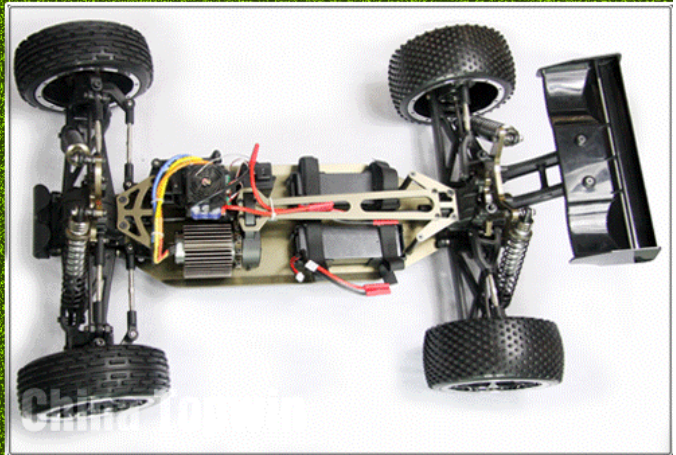

TPEB-0559 PRODUCT DETAILS

[Click to learn more about us.](#)

MORE PRODUCTS!