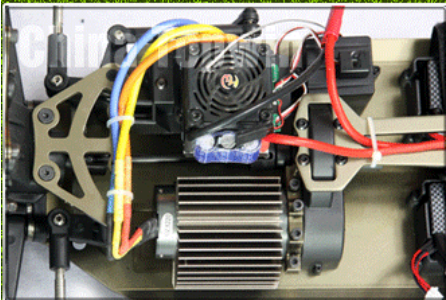

TPEB-0559 PRODUCT DETAILS

[Click to learn more about us.](#)

MORE PRODUCTS!