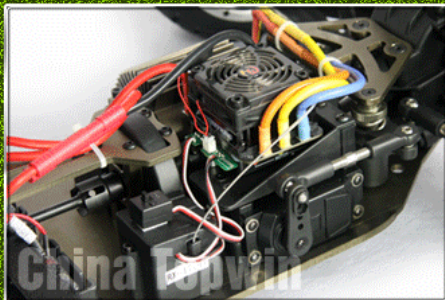

TPEB-0559 PRODUCT DETAILS

[Click to learn more about us.](#)

MORE PRODUCTS!