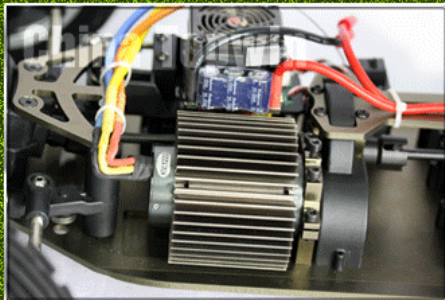

TPEB-0559 PRODUCT DETAILS

[Click to learn more about us.](#)

MORE PRODUCTS!