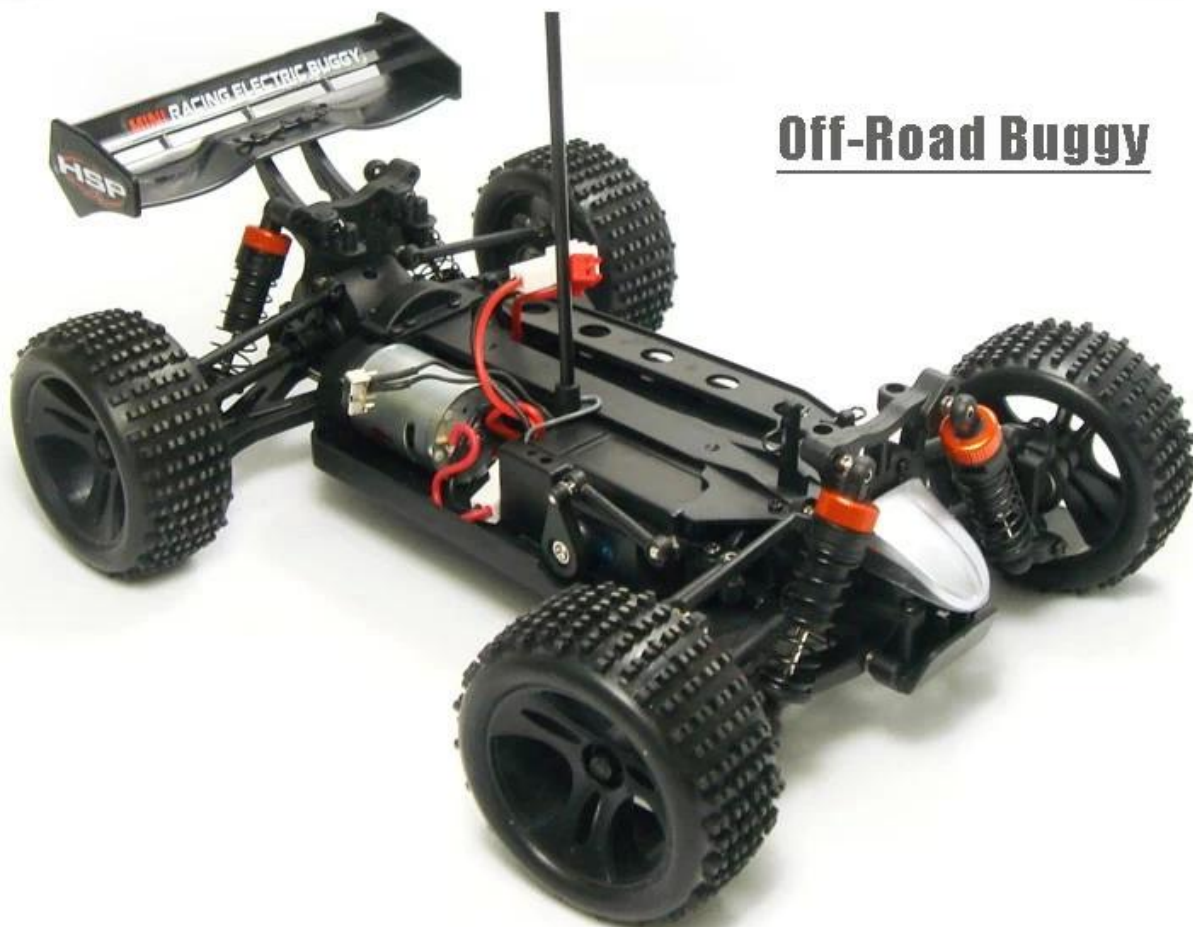

Frame Show

Off-Road Buggy