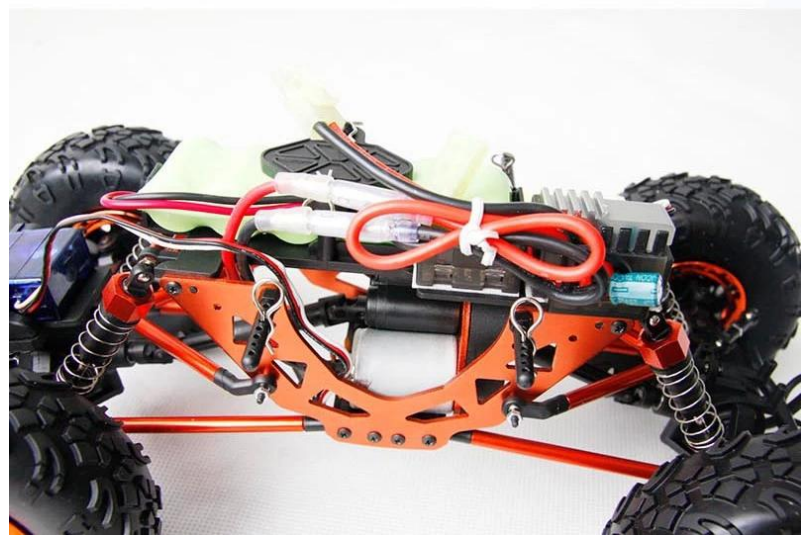

1/18 Scale Electric Powered Off-Road truck

Quick Details

Style: Radio Control Toy

Type: Electric RC Car

Power: Battery

Material: Plastic

Plastic Type: ABS

Place of Origin: Shenzhen City, Guangdong Province, China

Brand Name: 1/18 Scale Electric Powered Off-Road truck

Model Number: TPET-1680

product display

detail display

Specifications

Height:140mm(body excluded)

Gear ratio:1:88(L)

Wheel diameter:φ98mm

wheel width:35mm

battery:7.2V 1100mAh

steering about:40-50°

Maximum torque about:90°

Air current:about 1A,climb

Current:about 15A

[Click to learn more about us.](#)

MORE PRODUCTS!