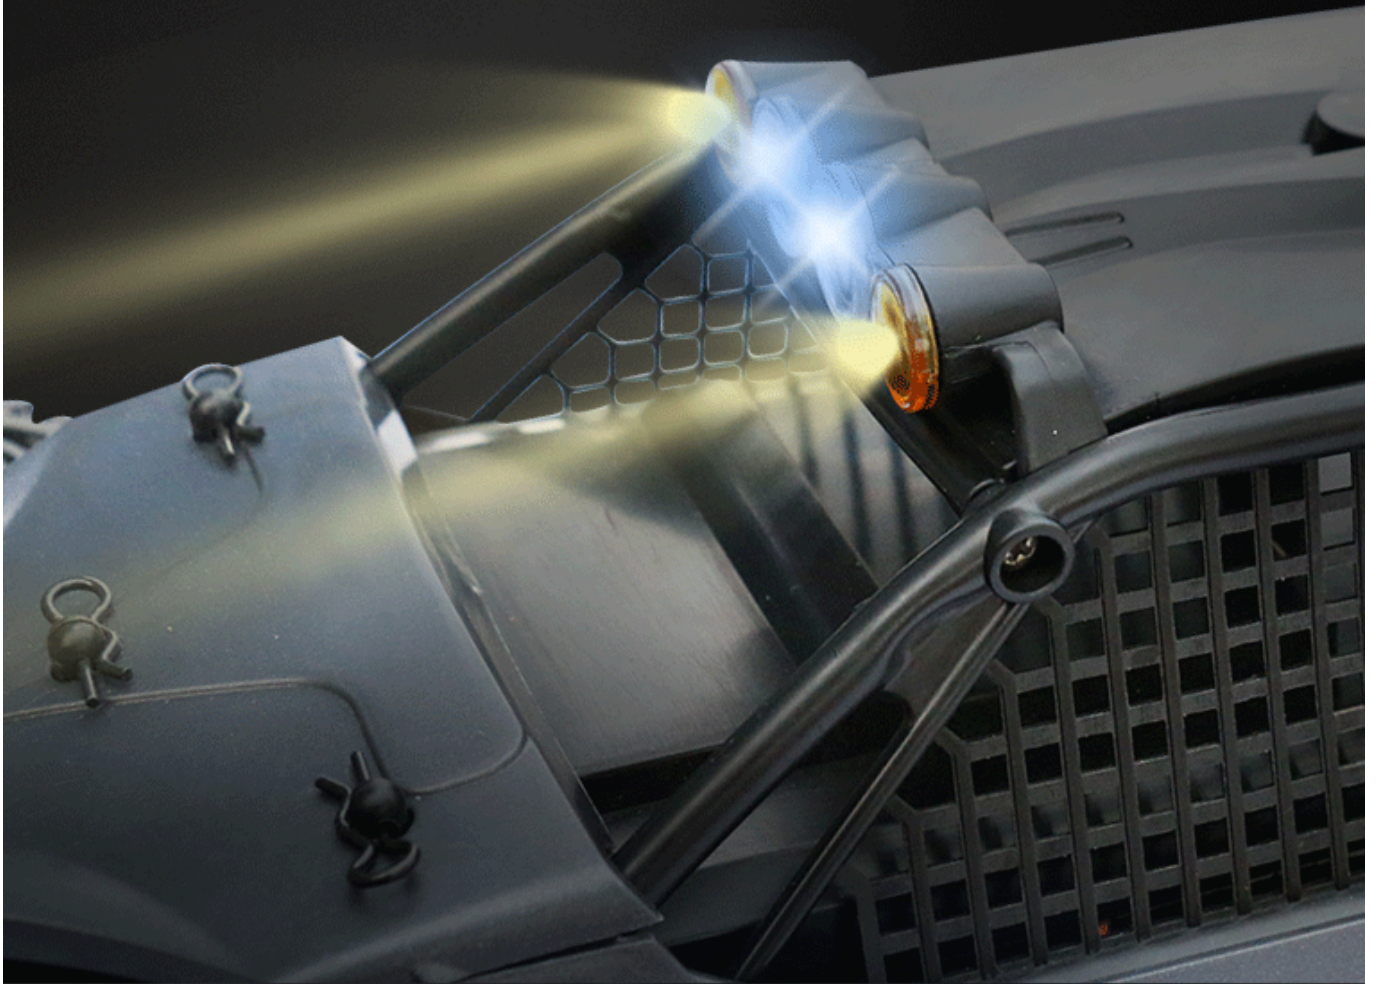

Specifications:

Product Material: Plastic & metal

Color: Gray

Battery: 8\*1.5AA (not included)

Controller Battery: 4\*1.5AA (not included)

Control Distance: About 30 Meters

Speed: 40KM/H

Function:

- 1, With colorful lighting.
- 2, waterproof
3. Four-wheel drive

# 1:10 HIGH SPEED car

● With colorful lighting

● waterproof

● Four-wheel drive

**With colorful lighting.**

**Waterproof**

**Four-wheel drive**