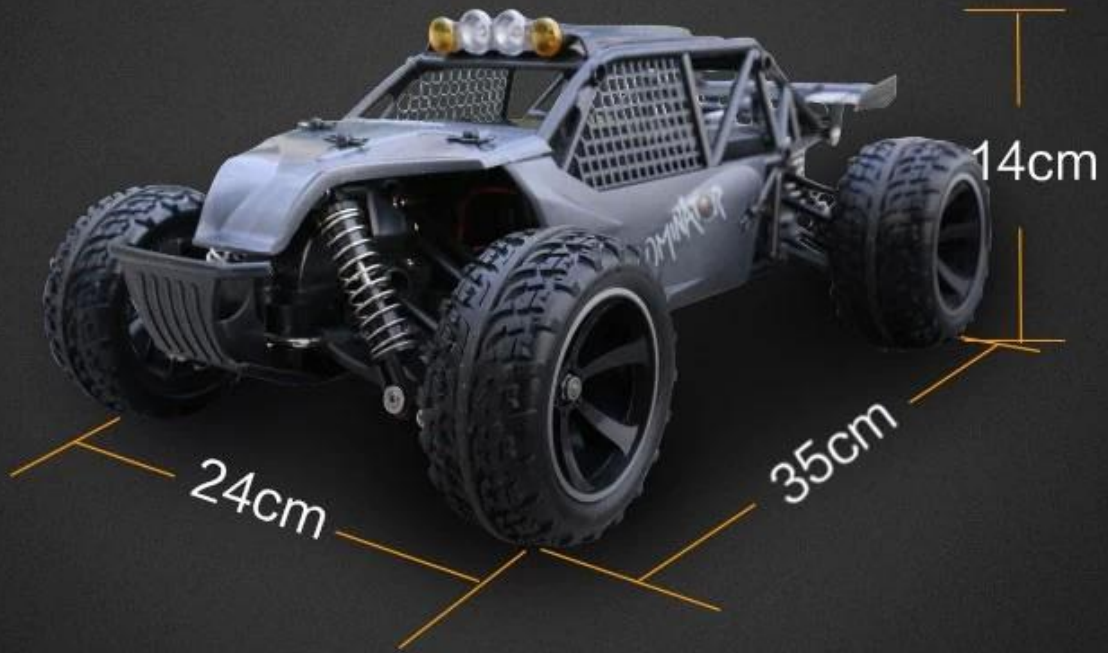

Specifications:

Product Material: Plastic & metal

Color: Gray

Battery: 8\*1.5AA (not included)

Controller Battery: 4\*1.5AA (not included)

Control Distance: About 30 Meters

Speed: 40KM/H

Function:

- 1, With colorful lighting.
- 2, waterproof
3. Four-wheel drive

# 1:10 HIGH SPEED car

● With colorful lighting

● waterproof

● Four-wheel drive

**With colorful lighting.**

**Waterproof**

**Four-wheel drive**

# Product Size

35\*24\*14