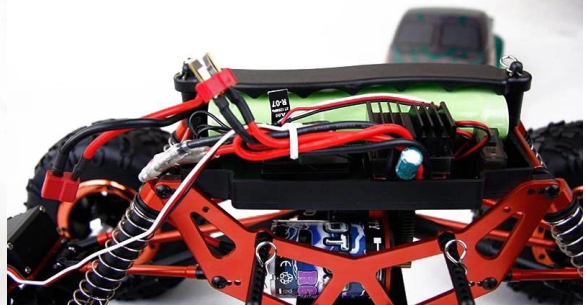

1/10 Scale Electric Powered Off-Road Truck TPET-1080T2

Quick Details

Style: Radio Control Toy

Type: Electric RC Car

Power: Battery

Material: Plastic

Plastic Type: ABS

Place of Origin: Shenzhen City, Guangdong Province, China

Brand Name: 1/10 Scale Electric Powered Off-Road Truck

Model Number: TPET-1080T2

Product Display

Detail Display

Specifications

length:430mm
width:258mm
wheelbase:308mm
weight:2kg
motor:RC540
height:200mm(body excluded)
gear ratio:1:48(L)
wheel diameter:126×56mm
wheel width:56mm
battery:7.2V 2000mAH