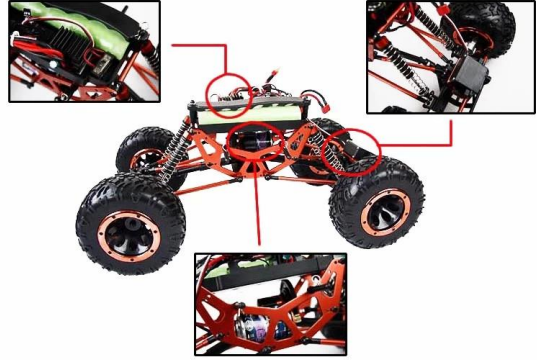

1/10 Scale Electric Powered Off-Road Truck TPET-1080T2

Quick Details

Style: Radio Control Toy

Type: Electric RC Car

Power: Battery

Material: Plastic

Plastic Type: ABS

Place of Origin: Shenzhen City, Guangdong Province, China

Brand Name: 1/10 Scale Electric Powered Off-Road Truck

Model Number: TPET-1080T2

Product Display

Detail Display

Specifications

length:430mm
width:258mm
wheelbase:308mm
weight:2kg
motor:RC540
height:200mm(body excluded)
gear ratio:1:48(L)
wheel diameter:126×56mm
wheel width:56mm
battery:7.2V 2000mAH