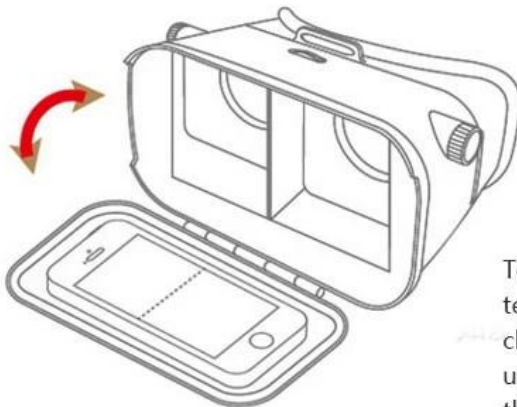

# Easy adjustment of IPD

## Better adaptation of the mobile phone

Want to see as you operate

**Method of operation**

## 1. Download podcasts and video playback test

Select Install menu with 3D video players and games, to test whether the video about split screen (left), and full-screen playback

## 2. Equipment

Gently open the top of the adsorption switch (see right)

Towards the phone screen, gently struck telescopic adjustment slot, put your phone, close the cover plate (left), found the picture upside down, you can adjust the direction of the phone.