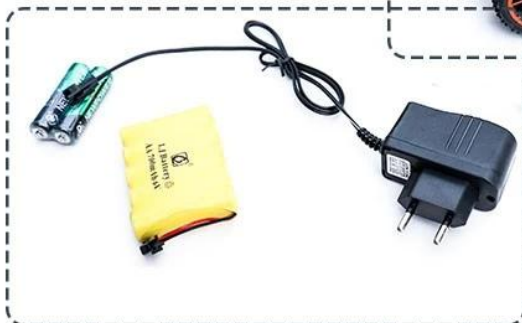

charger*1, battery*1
transmitter battery*1
instruction Manual*1