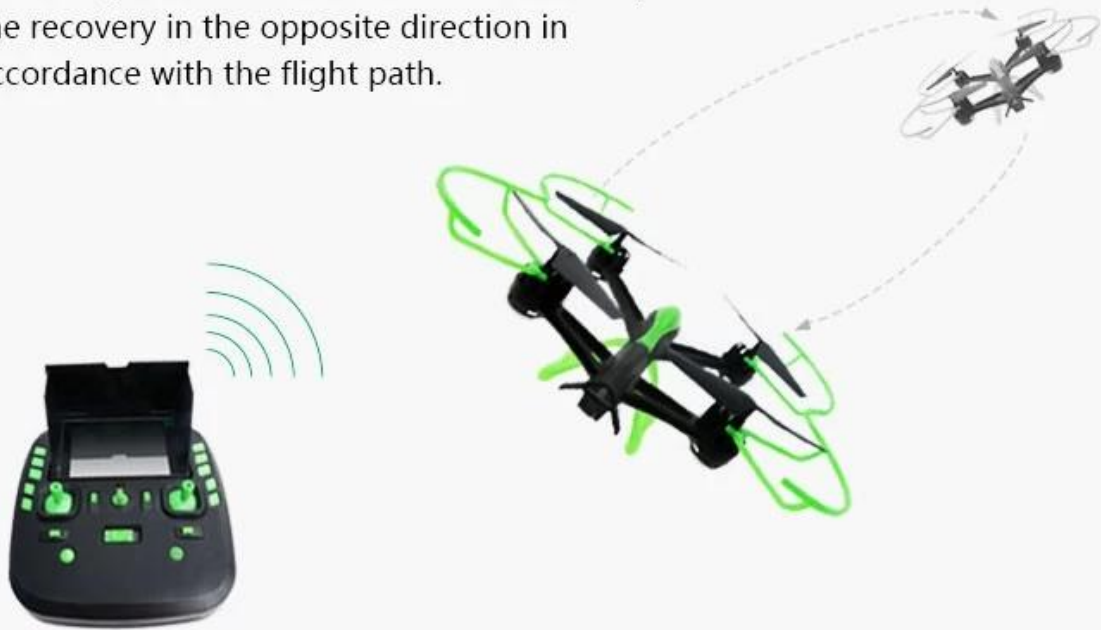

## Headless mode

More relaxed, more free full flight.

Change direction at any time and place, the flexible flight.

## Fixed high mode

In altitude hold mode (high) mode the motherboard will automatically control the throttle, so as to maintain the same.

## One key to return

According to internal stored in the controller, the recovery in the opposite direction in accordance with the flight path.

**0.3MP**

5.8GHz FPV 0.3MP camera  
Give you a different visual enjoyment