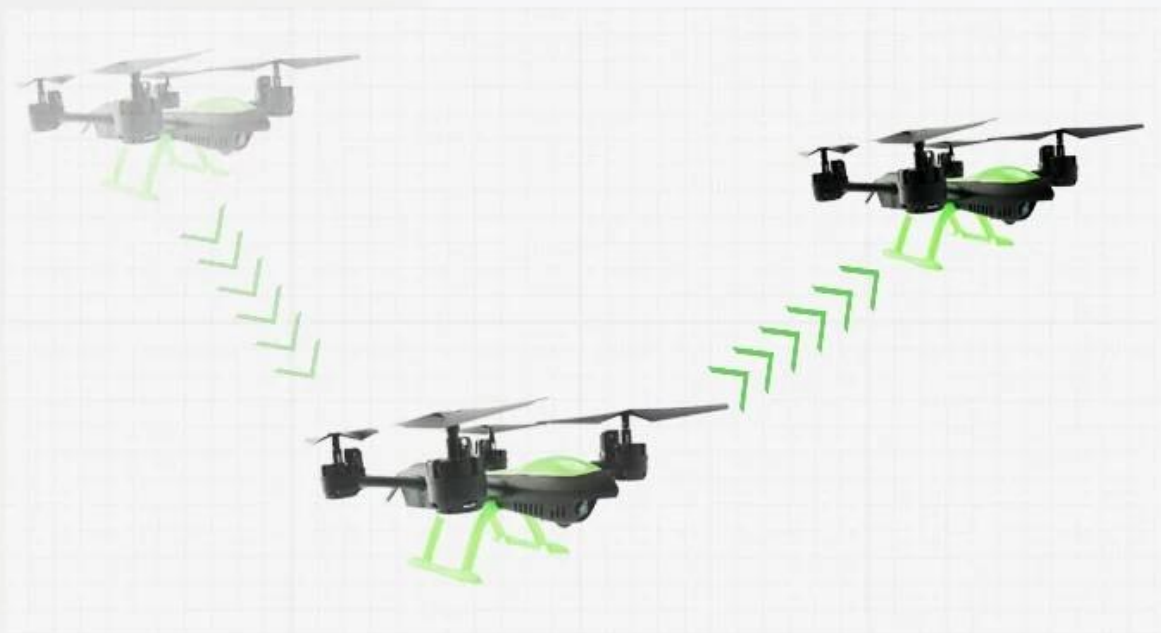

## The fuselage size

Referring mechanics lightweight design

## Headless mode

More relaxed, more free full flight.

Change direction at any time and place, the flexible flight.

## Fixed high mode

In altitude hold mode (high) mode the motherboard will automatically control the throttle, so as to maintain the same.

## One key to return

According to internal stored in the controller, the recovery in the opposite direction in accordance with the flight path.

**0.3MP**

5.8GHz FPV 0.3MP camera  
Give you a different visual enjoyment