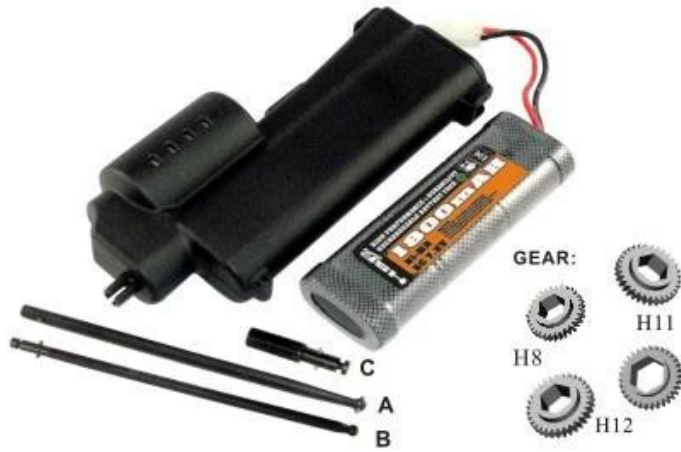

# Rotor de arranque 70111

## DRILL COVER:

#11020

#11012

#11011