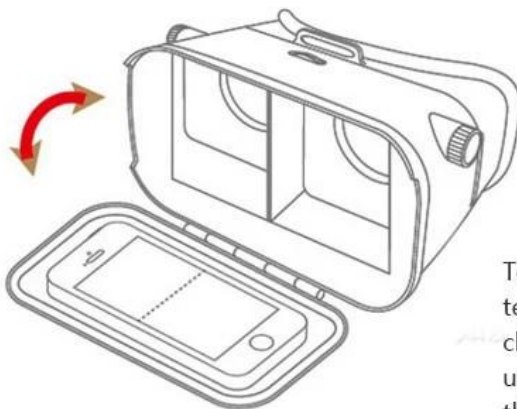

# Easy adjustment of IPD

## Better adaptation of the mobile phone

Want to see as you operate

**Method of operation**

## 1. Download podcasts and video playback test

Select Install menu with 3D video players and games, to test whether the video about split screen (left), and full-screen playback

## 2. Equipment

Gently open the top of the adsorption switch (see right)

Towards the phone screen, gently struck telescopic adjustment slot, put your phone, close the cover plate (left), found the picture upside down, you can adjust the direction of the phone.