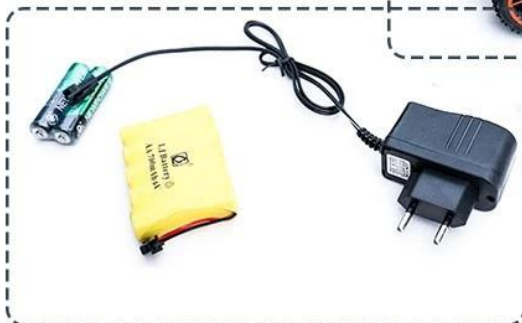

high speed about 20KM/H, 2pcs motors
REC333GS05

2.4G

4WD
1:18

RC Car *Truggy*
High Speed

The advertisement features a red and black RC Buggy car with large, treaded tires, set against a background of a city skyline at night with light trails. The car is shown from a side-rear perspective, moving towards the left. The text 'RC Car Buggy High Speed' is prominently displayed in the upper left. Below it, technical specifications are listed: 'high speed about 20KM/H, 2pcs motors' and 'REC333GS05'. Two callout boxes highlight '2.4G' and '4WD 1:18'. At the bottom, a blurred image of a different RC car model is shown, with the text 'RC Car Truggy High Speed' overlaid.

car*1

charger*1, battery*1

transmitter battery*1
instruction Manual*1

REC333GS06

transmitter*1

car*1

charger*1, battery*1
transmitter battery*1
instruction Manual*1