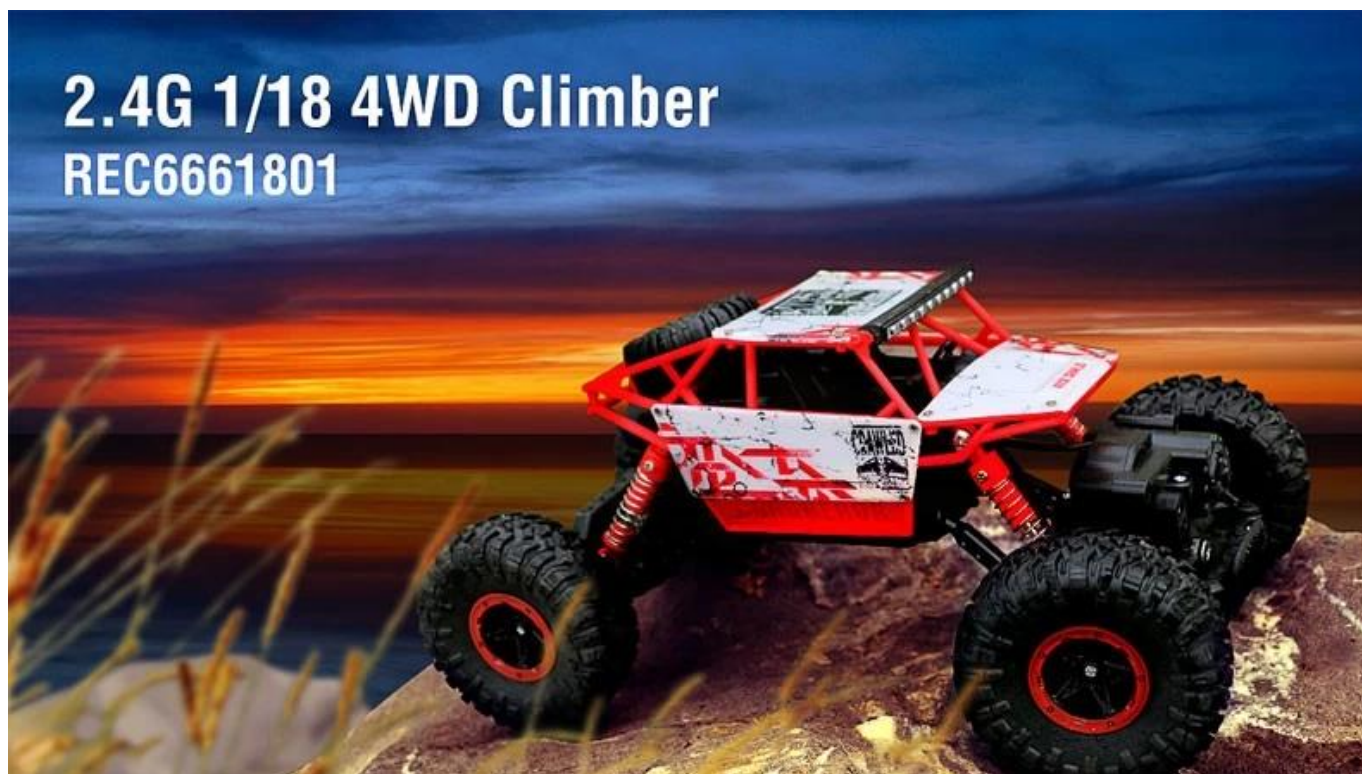

Funktion

Vorwärts, rückwärts, links abbiegen, rechts abbiegen, können 10 cm von Hindernissen zu klettern, metope 90 Grad klettern kann

Lieferinhalt

- 1 * Auto-
- 1 * Transmitter
- 1 * Benutzerhandbuch
- 1 * Aufladen

PRODUCT INFORMATION

Super super
climbing force power

Persistent super
power

High quality ABS
super anti-throw ability

SUPER POWER

SUPER POWER

PRODUCT INFORMATION

MAGIC RED

MAGIC RED TANK IS THE SECOND WORLD WAR, WHEN THE
DEVELOPMENT AND MANUFACTURE OF THE TANK, GENIE
ALSHERMANLAND SNOW, OR WENDY-SHERMAN (SHERMAN)

WIRELESS REMOTE CONTROL

SUPER STRONG CLIMBING FORCE

FOUR-WHEEL SHOCK