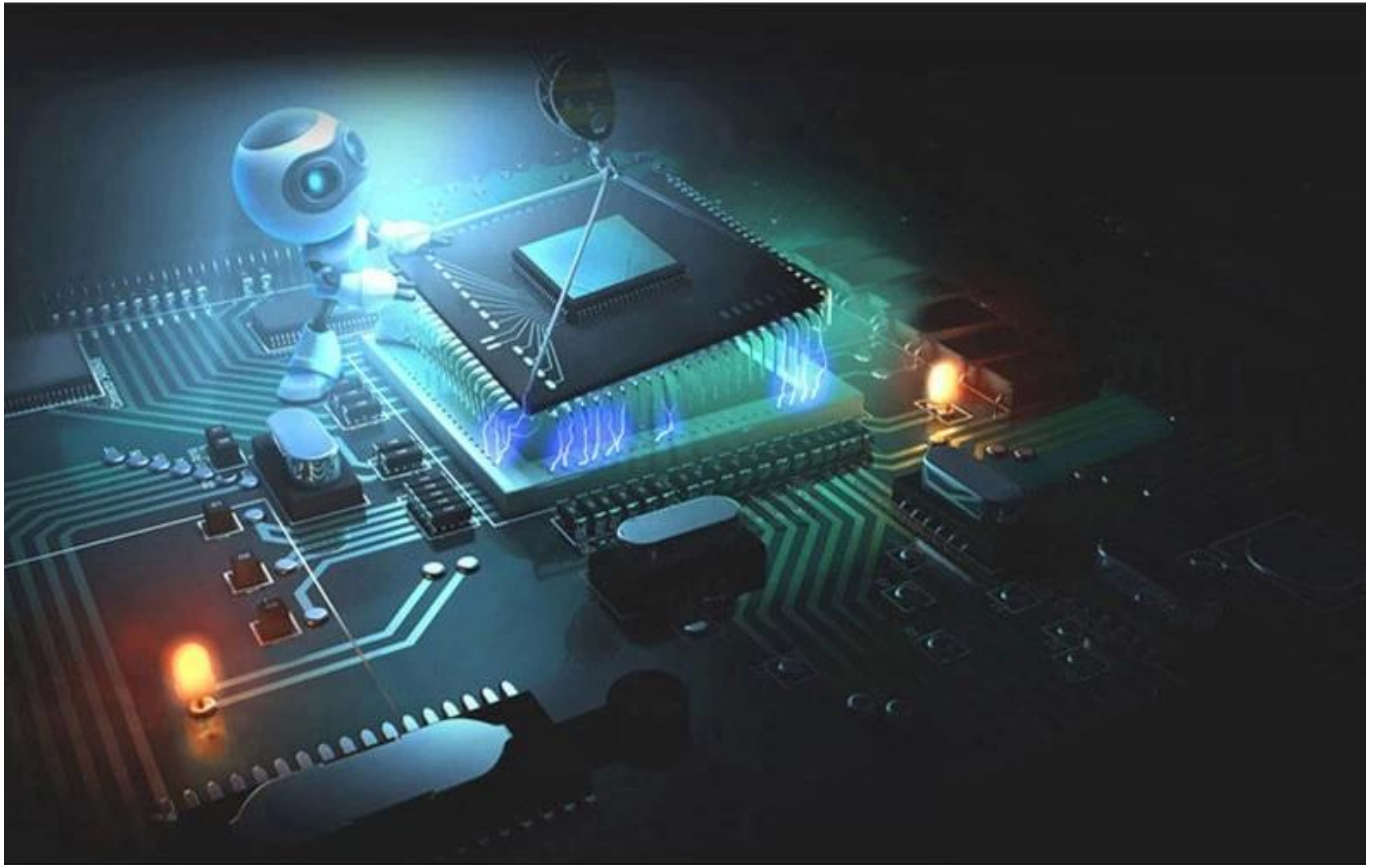

6 AXIS GYRO

1. IT IS APPLIED WITH FOUR-MOTOR DRIVE, SMOOTH FLIGHT, AND AIR PRECISE POSITIONING.
2. FORWARD, BACKWARD, ASCEND, DESCEND, TURN LEFT, TURN RIGHT, HIGH AND LOW SPEED MODE, THE FOUR DIRECTIONS ROLLING MODE, AND PHOTO CAMERA FUNCTION, GROUND WALKING MODE.
3. MULTIFUNCTIONAL COORDINATION PATTERN, AND THE EXPERIENCING THE DUAL USE FUN OF AIR AND LAND.

With six axis of gyroscope and attitude control part of the integrated design Ensure smooth flight control