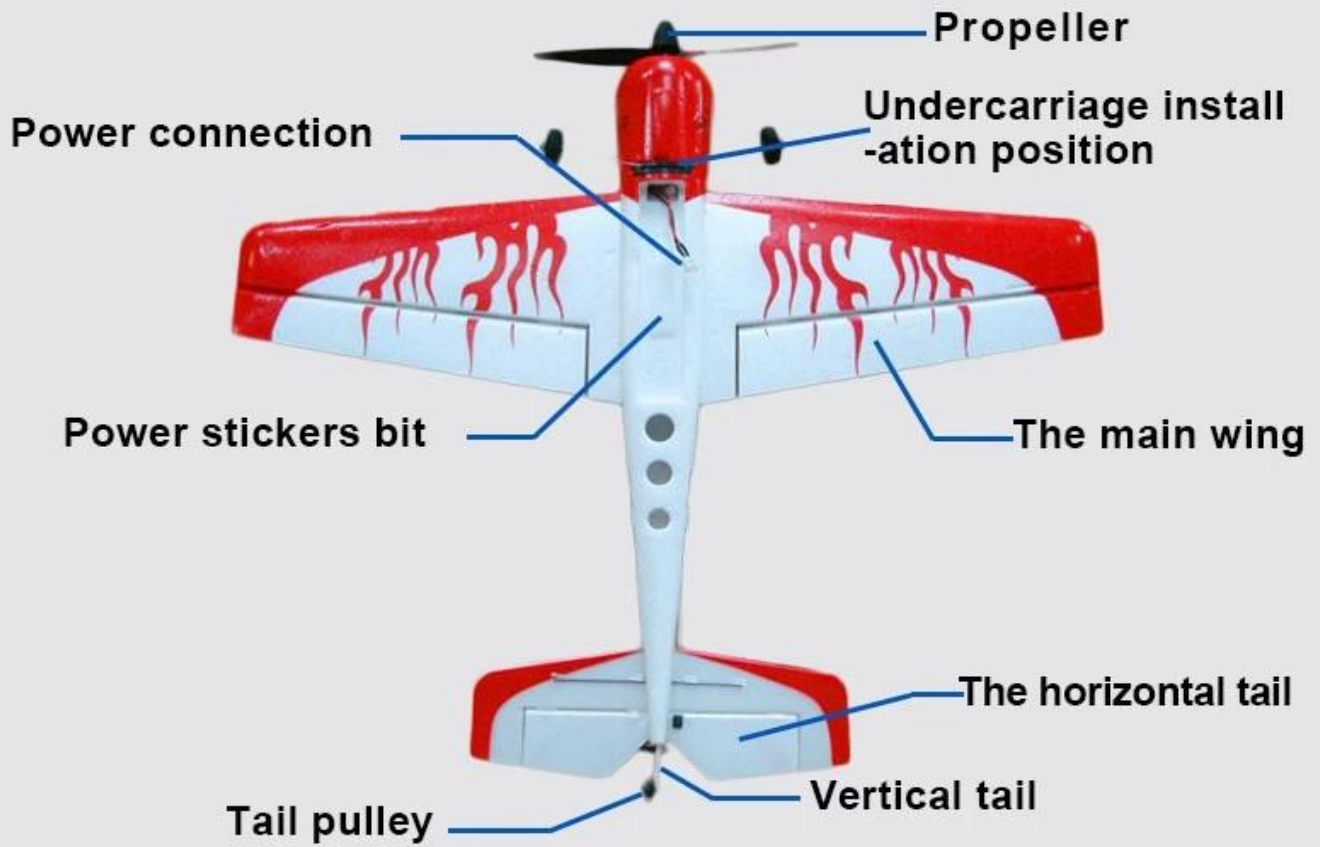

2.4GHz 2.4G 4CH REH66F929

2.4G 4CH
SU26
8.5MM
3.7 V 130MAH USB IC

Detailed operation

Popular preparation

Battery installation

Install the frame dropping

2.4G remote control

Real-Time Data
LCD