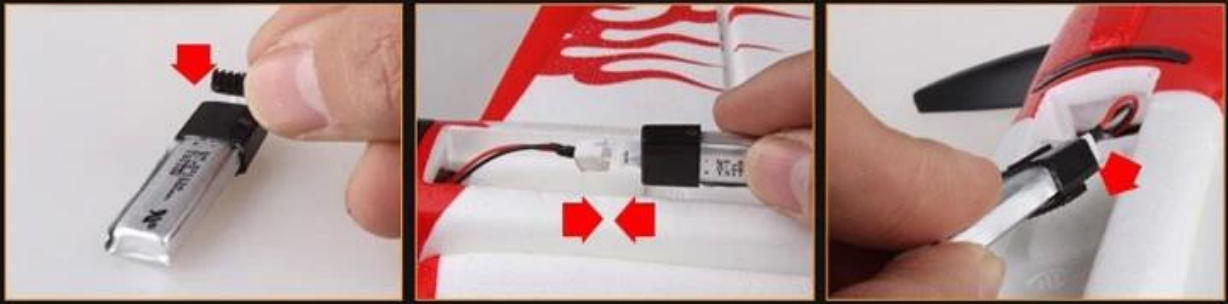

2.4GHz 2.4G 4CH REH66F929

2.4G 4CH
SU26
8.5MM
3.7 V 130MAH USB IC

Detailed operation

Popular preparation

Battery installation

Install the frame dropping

2.4G remote control

Real-Time Data
LCD