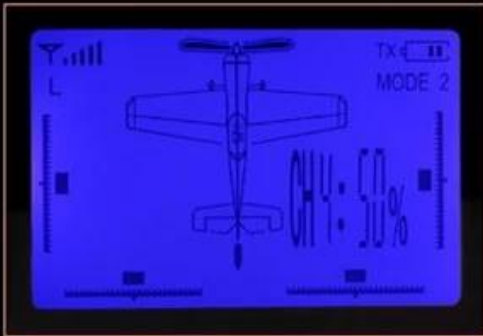

2.4GHz 2.4G 4CH REH66F929

2.4G 4CH
SU26
8.5MM
3.7 V 130MAH USB IC

Detailed operation

Popular preparation

Battery installation

Install the frame dropping

2.4G remote control

Real-Time Data
LCD