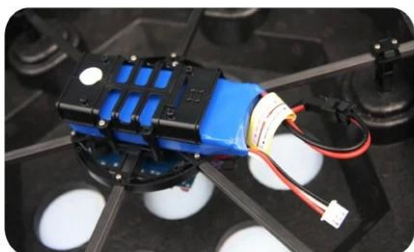

High performance power

power
7.4V 1000 mAh
Li-Po battery